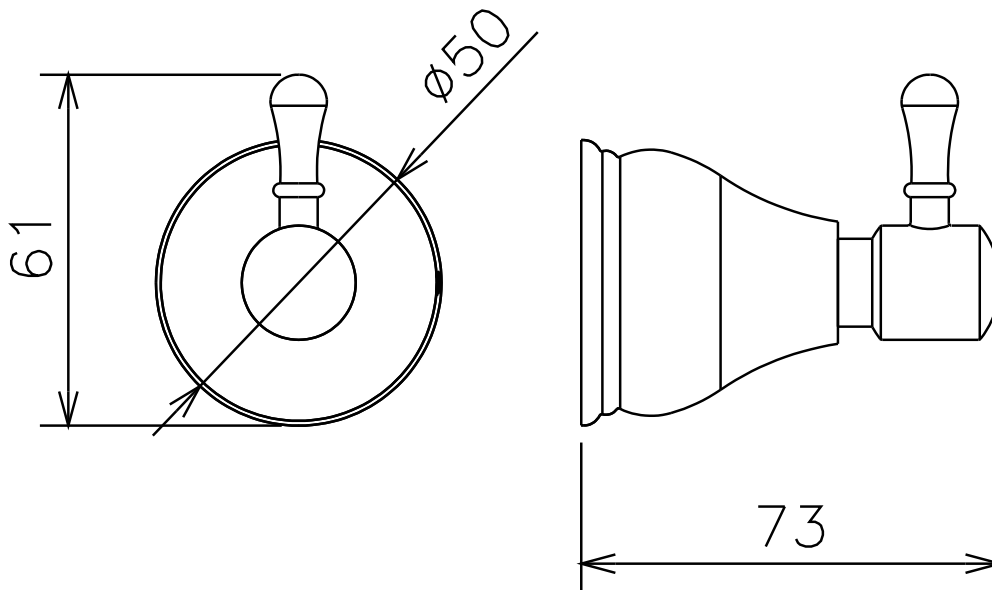

Milli Monument Edit Robe Hook Brushed Nickel

2265502

SPECIFICATIONS

Recommended Use	Domestic, Hotel & Commercial
Colour	Brushed Nickel
Material	Brass

WARRANTY

Replacement Only - Domestic Use 15 Years

Please refer to Warranty Page for full Terms and Conditions