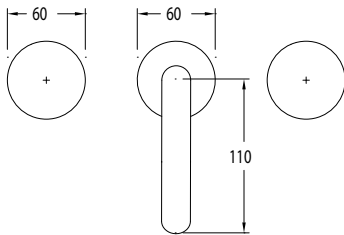

Milli Pure Basin Set with Cirque Textured Handles (5*)

SPECIFICATIONS

Recommended Use	Domestic, Commercial, Hotel
Colour Variations	Chrome, Matte Black, Brushed Nickel, Brushed Gunmetal
Recommended Pressure Range	300 - 500Kpa
Max Continuous Working Pressure	500Kpa
Max Continuous Working Temperature	65 deg. C
Suitable for Storage Tank Hot Water	Yes
Suitable for Continuous Flow Hot Water	Yes
Suitable for Gravity Feed Hot Water	No

WARRANTY

Warranty - Domestic Use	15 Years
Spare Parts	1 Year
Labour	1 Year

Please refer to Warranty Page for full Terms and Conditions

Dimensions are nominal measurements only.

Disclaimer: Products in this specification manual must by regulation be installed by licensed and registered trade people. The manufacturer/distributor reserves the right to vary specifications or delete models from their range without prior notification. Dimensions are nominal measurements only. Dimensions and set-outs listed are correct at time of publication however the manufacturer/distributor takes no responsibility for printing errors.

Published 31/01/2019