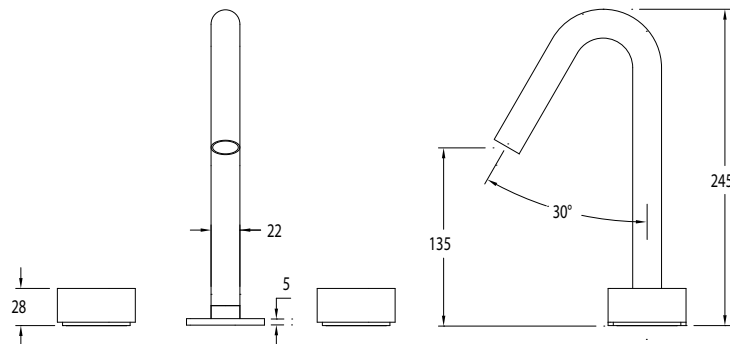

Milli Pure Basin Set with Cirque Textured Handles (5*)

SPECIFICATIONS

Recommended Use	Domestic, Commercial, Hotel
Colour Variations	Chrome, Matte Black, Brushed Nickel, Brushed Gunmetal
Recommended Pressure Range	300 - 500Kpa
Max Continuous Working Pressure	500Kpa
Max Continuous Working Temperature	65 deg. C
Suitable for Storage Tank Hot Water	Yes
Suitable for Continuous Flow Hot Water	Yes
Suitable for Gravity Feed Hot Water	No

WARRANTY

Warranty - Domestic Use	15 Years
Spare Parts	1 Year
Labour	1 Year

Please refer to Warranty Page for full Terms and Conditions

Dimensions are nominal measurements only.

Disclaimer: Products in this specification manual must by regulation be installed by licensed and registered trade people. The manufacturer/distributor reserves the right to vary specifications or delete models from their range without prior notification. Dimensions are nominal measurements only. Dimensions and set-outs listed are correct at time of publication however the manufacturer/distributor takes no responsibility for printing errors.

Published 31/01/2019