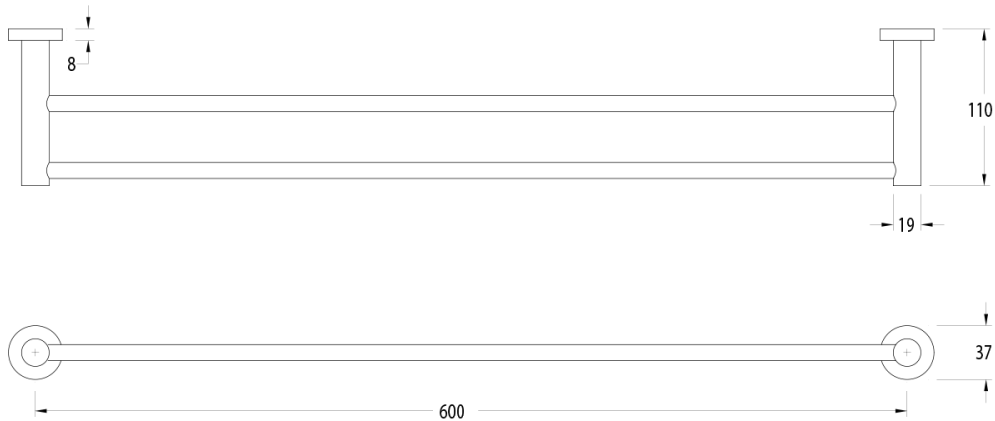

Milli Mood Edit Double Towel Rail 600mm Brushed Nickel

2299206

SPECIFICATIONS

Recommended Use	Domestic, Hotel & Commercial
Colour	Brushed Nickel
Material	DR Brass

WARRANTY

Replacement Only - Domestic Use 15 Years

Please refer to Warranty Page for full Terms and Conditions

Dimensions are nominal measurements only.

CLEANING RECOMMENDATIONS:

We recommend the use of soapy water or approved cleaners. This product should not be cleaned with abrasive materials. Damage caused by any improper treatment is not covered by the product warranty. Refer to Warranty Conditions

Disclaimer: Products in this specification manual must by regulation be installed by licensed and registered trade people. The manufacturer/distributor reserves the right to vary specifications or delete models from their range without prior notification. Dimensions are nominal measurements only. Dimensions and set-outs listed are correct at time of publication however the manufacturer/distributor takes no responsibility for printing errors.

Published 28/03/2022

To see the complete Milli range go to www.reece.com.au