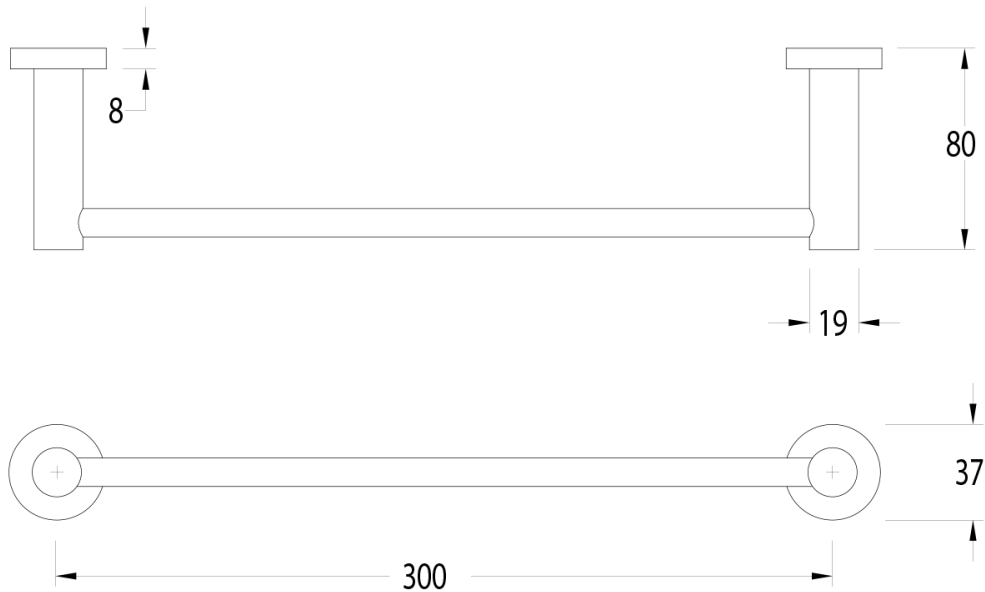

Milli Mood Edit Guest Towel Rail 300mm Matte Black

2281241

SPECIFICATIONS

Recommended Use	Domestic, Hotel & Commercial
Colour	Matte Black
Material	DR Brass

WARRANTY

Replacement Only - Domestic Use 15 Years

Please refer to Warranty Page for full Terms and Conditions

Dimensions are nominal measurements only.

CLEANING RECOMMENDATIONS:

We recommend the use of soapy water or approved cleaners. This product should not be cleaned with abrasive materials. Damage caused by any improper treatment is not covered by the product warranty. Refer to Warranty Conditions

Disclaimer: Products in this specification manual must by regulation be installed by licensed and registered trade people. The manufacturer/distributor reserves the right to vary specifications or delete models from their range without prior notification. Dimensions are nominal measurements only. Dimensions and set-outs listed are correct at time of publication however the manufacturer/distributor takes no responsibility for printing errors.

Published 28/03/2022

To see the complete Milli range go to www.reece.com.au