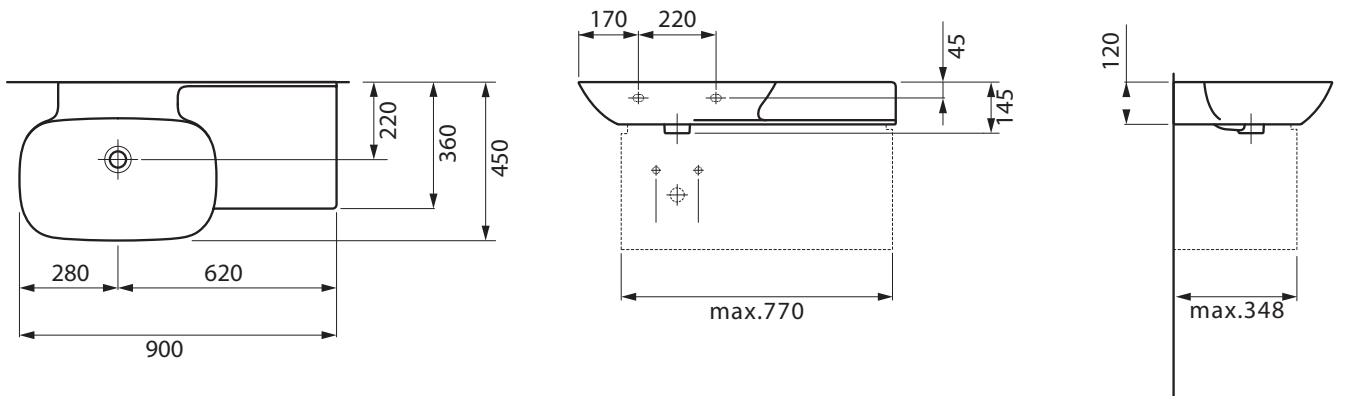

Laufen Ino Wall Basin with Shelf Left Hand Bowl with Overflow No Taphole 900mm White

SPECIFICATIONS

Recommended Use	Domestic, Hotel & Commercial
Material	Saphirkeramic
Colour	White
Bowl Capacity	5.6 Litres
Weight	14.5kg
Fixing	Fixing Bolts (not included) Waterproof Flexible Sealant (not included)
Taphole Configuration	No Taphole
Overflow Configuration	Overflow
Waste Size	Suits 32x40mm Overflow Waste
Plug & Waste	Sold Separately
Tapware	Sold Separately

WARRANTY

Warranty - Domestic Use	15 Years
Spare Parts & Labour	12 Months

Please refer to Warranty Page for full Terms and Conditions

Dimensions are nominal measurements only.

Disclaimer: Products in this specification manual must by regulation be installed by licensed and registered trade people. The manufacturer/distributor reserves the right to vary specifications or delete models from their range without prior notification. Dimensions are nominal measurements only. Dimensions and set-outs listed are correct at time of publication however the manufacturer/distributor takes no responsibility for printing errors.

Published 20/12/2017

To see the complete Laufen range go to www.reece.com.au/bathrooms