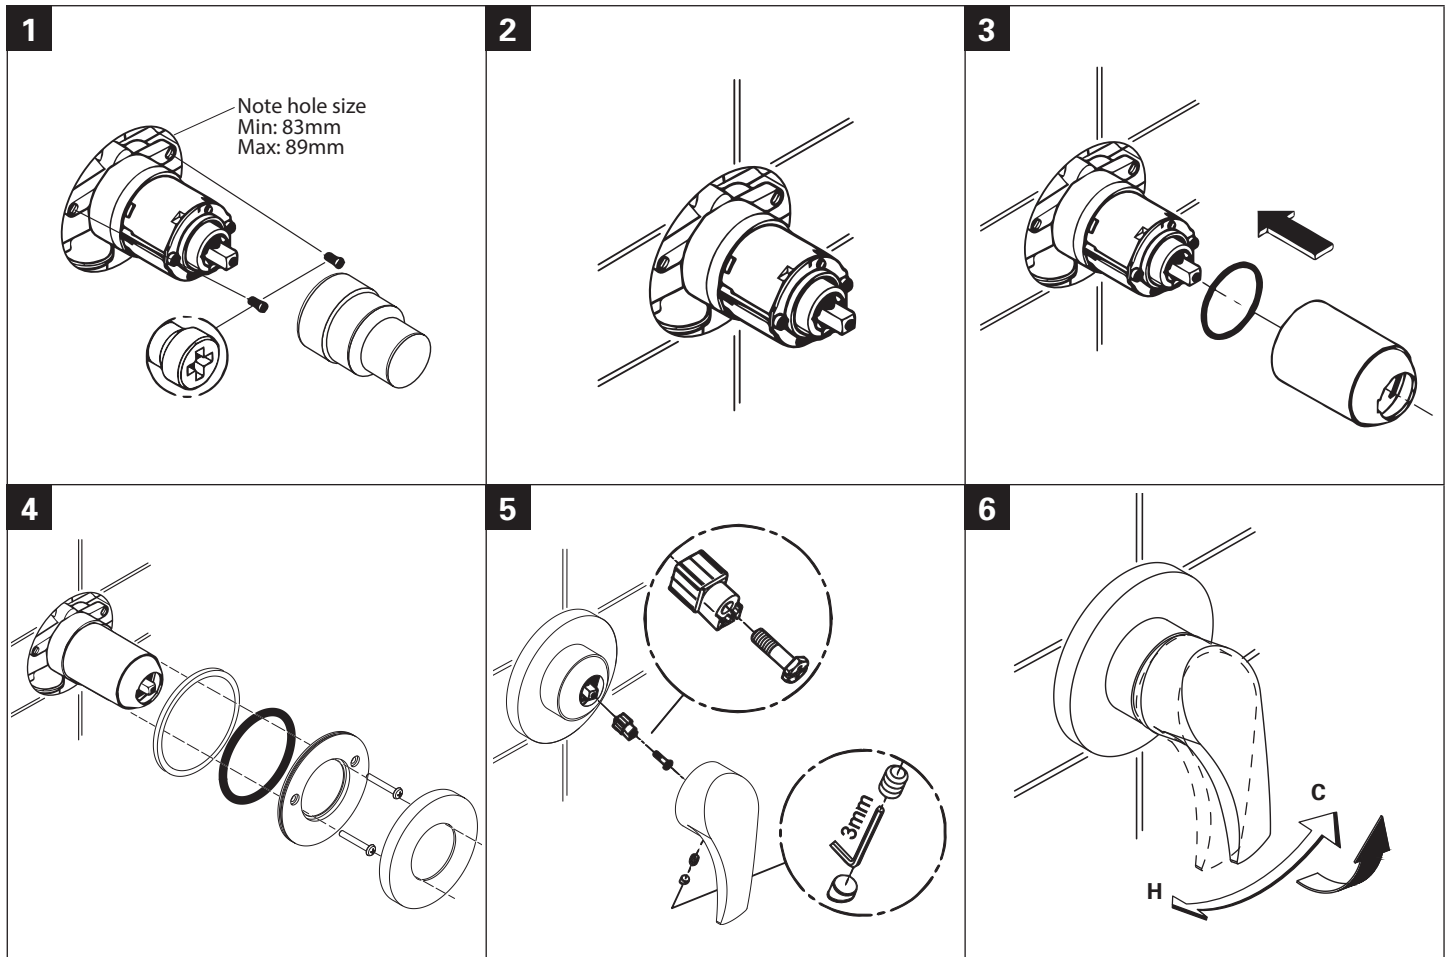

Installation instructions

Installation Instructions

Flush piping system prior and after installation of fitting thoroughly!

This product must be installed in conformance with local codes e.g. AS/NZS 3500 series of standard!

Installation and connection, see Figs [1] to [6]. Refer to the dimensional drawing above. For installation with 33962000 concealed in-wall body. **PLEASE NOTE** – Face of noggins need to be positioned a minimum of 43mm & a maximum of 73mm from where the finished wall surface will end up.

Note:

When installing concealed mixer body, please note it must be mounted onto timber or solid walls using appropriate reinforcement to ensure sufficient strength.

Open cold and hot water supply and check connections for leakage!

Care

For directions on the care of this fitting, please refer to the accompanying care instructions.