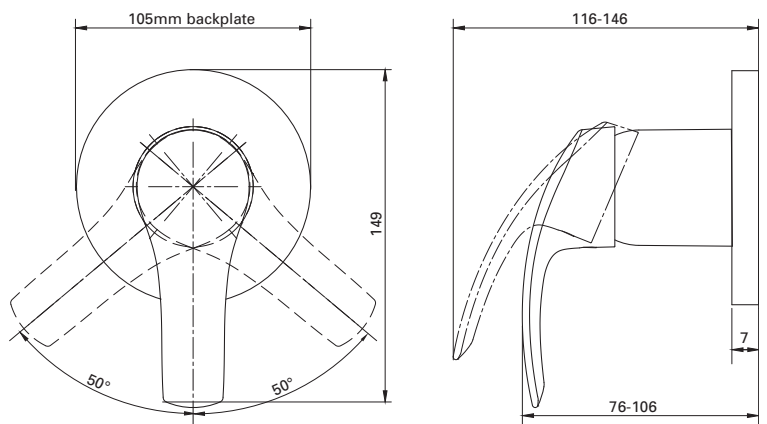

EUROSMART
SINGLE LEVER SHOWER MIXER TRIMSET
MODEL #19451002

Pure Freude
an Wasser

Product Specifications

Product Description:
Single Lever Shower/Bath Mixer Trim Set

Standard Specification:
Concealed Inwall Body for installation - 33962000.

Trimset only, not supplied with concealed body.
GROHE StarLight® chrome finish