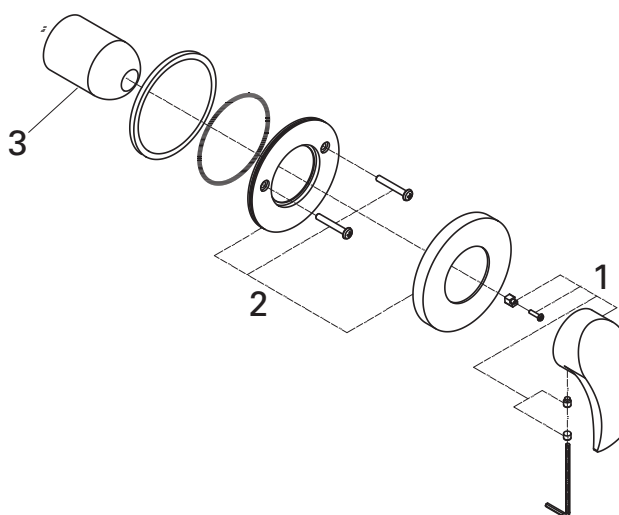

EUROSMART
SINGLE LEVER SHOWER MIXER TRIMSET
MODEL #19451002

*Pure Freude
an Wasser*

Spare Parts

Pos.-nr.	Product Description	Order-nr.	Units per package
1	Lever	46561000	1
2	Escutcheon	46904000	1
3	Dome	02693000	1