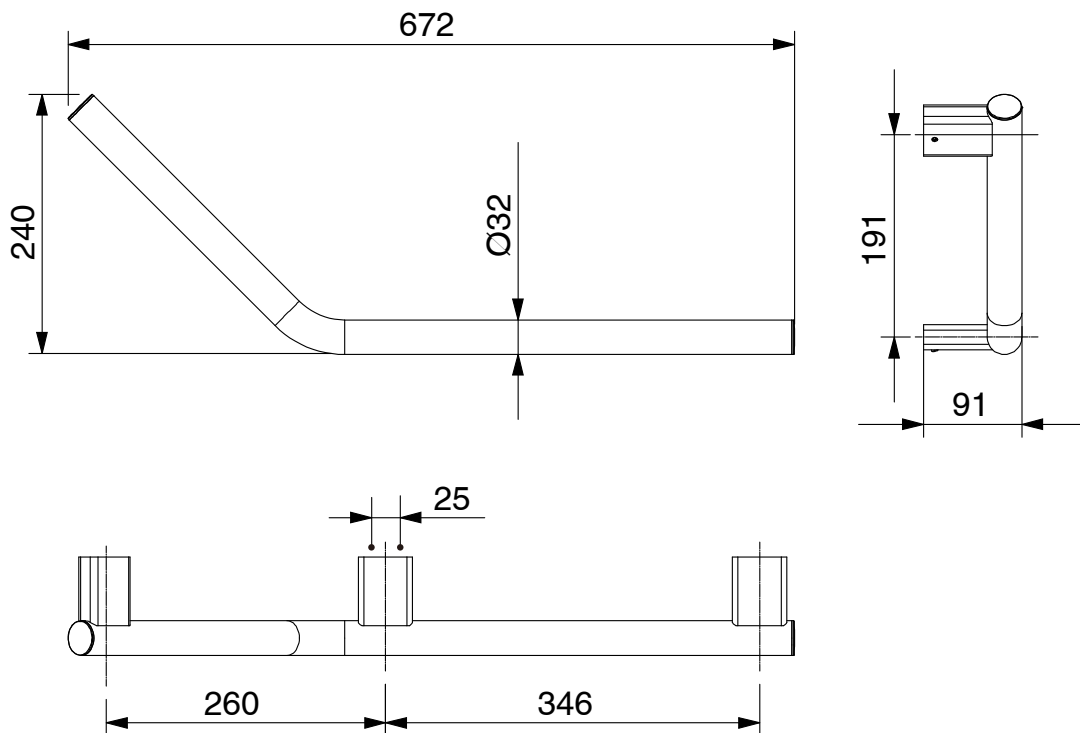

Note: The Mizu Drift Assisted Living range is not intended for installation in AS 1428 spaces. Consult with a Reece showroom representative for any AS 1428 requirements.