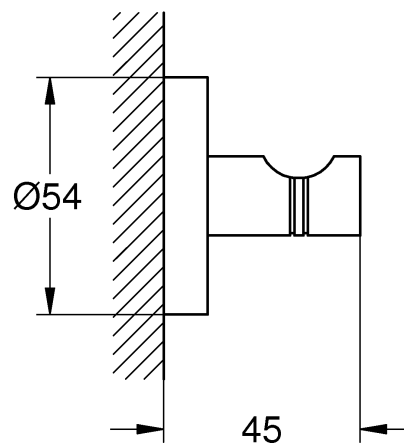

ESSENTIALS ACCESSORIES

ROBE HOOK

MODEL #40364GN1

Pure Freude
an Wasser

GROHE

Product Specifications

Product Description:

Essentials
Robe Hook

material: metal
concealed dual fastening
GROHE StarLight brushed cool sunrise finish