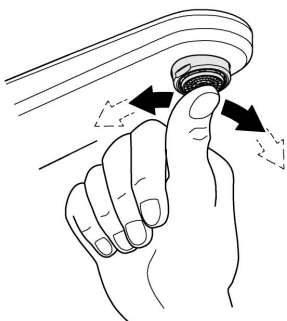

### Installation Instructions

When installing bathroom accessories please ensure all fixings are installed for maximum stability.

### Care

For directions on the care of this fitting, please refer to the accompanying care instructions.

48166000

SpeedClean

Pure Freude  
an Wasser

**GROHE**  

**D**

+49 571 3989 333  
impressum@grohe.de