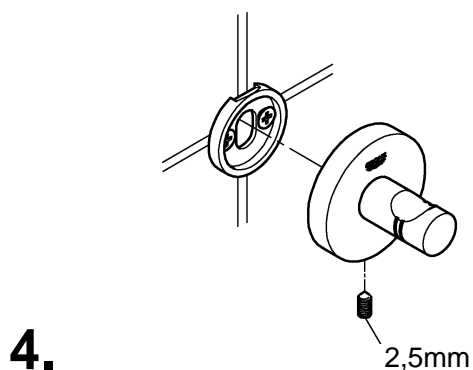

Installation instructions

Installation Instructions

When installing bathroom accessories please ensure all fixings are installed for maximum stability.

Care

For directions on the care of this fitting, please refer to the accompanying care instructions.