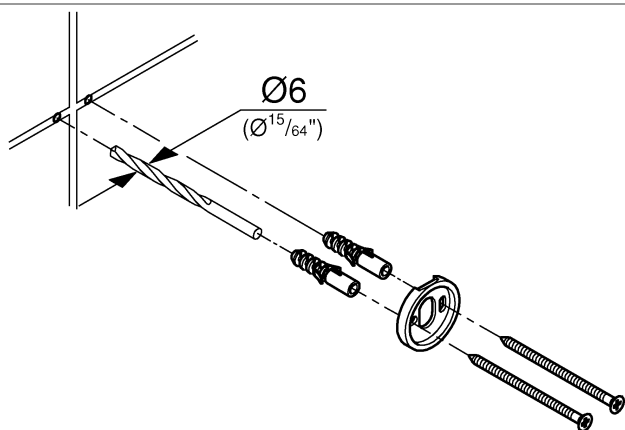

Installation instructions

Installation Instructions

When installing bathroom accessories please ensure all fixings are installed for maximum stability.

Care

For directions on the care of this fitting, please refer to the accompanying care instructions.