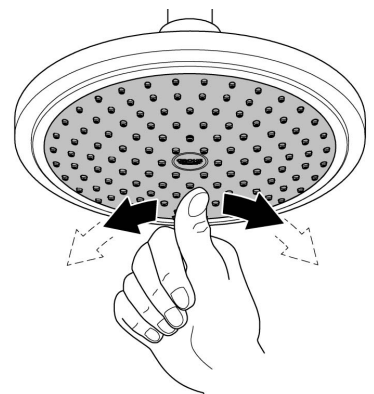

### Installation Instructions

When installing bathroom accessories please ensure all fixings are installed for maximum stability.

### Care

For directions on the care of this fitting, please refer to the accompanying care instructions.

48166000

SpeedClean

Pure Freude  
an Wasser

**GROHE**  

**D**

+49 571 3989 333  
impressum@grohe.de