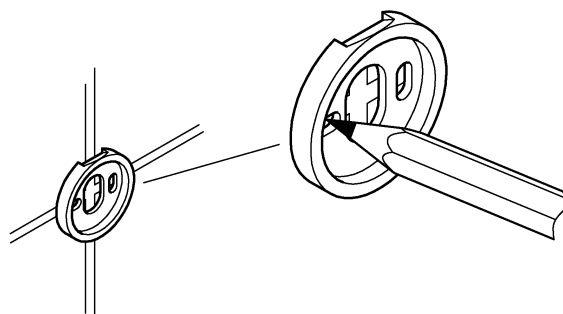

ESSENTIALS ACCESSORIES

ROBE HOOK

MODEL #40364GN1

Pure Freude  
an Wasser

GROHE

Product Specifications

**Product Description:**

**Essentials**  
Robe Hook

material: metal  
concealed dual fastening  
**GROHE StarLight** brushed cool sunrise finish

Installation instructions