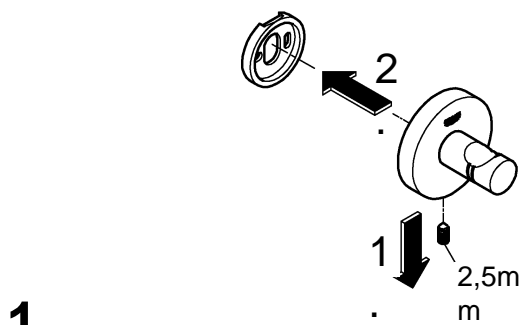

Installation instructions

Installation Instructions

When installing bathroom accessories please ensure all fixings are installed for maximum stability.

Care

For directions on the care of this fitting, please refer to the accompanying care instructions.