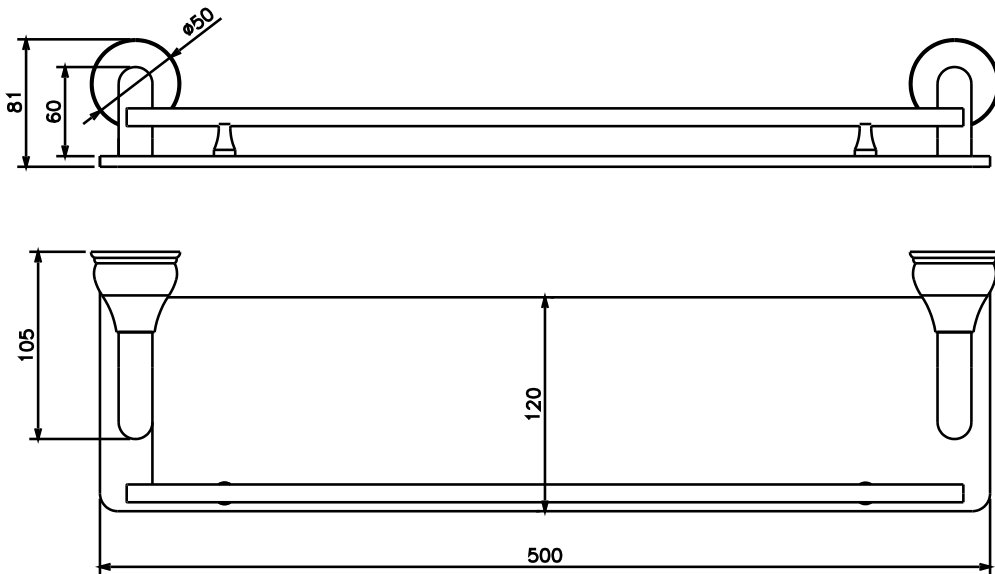

Milli Monument Edit Shower Shelf Brushed Gunmetal

2265565

SPECIFICATIONS

Recommended Use	Domestic, Hotel & Commercial
Colour	Brushed Gunmetal
Material	Brass

WARRANTY

Replacement Only - Domestic Use 15 Years

Please refer to Warranty Page for full Terms and Conditions

Dimensions are nominal measurements only.

CLEANING RECOMMENDATIONS:

We recommend the use of soapy water or approved cleaners. This product should not be cleaned with abrasive materials. Damage caused by any improper treatment is not covered by the product warranty. Refer to Warranty Conditions

Disclaimer: Products in this specification manual must by regulation be installed by licensed and registered trade people. The manufacturer/distributor reserves the right to vary specifications or delete models from their range without prior notification. Dimensions are nominal measurements only. Dimensions and set-outs listed are correct at time of publication however the manufacturer/distributor takes no responsibility for printing errors.

Published 28/03/2022

To see the complete Milli range go to www.reece.com.au