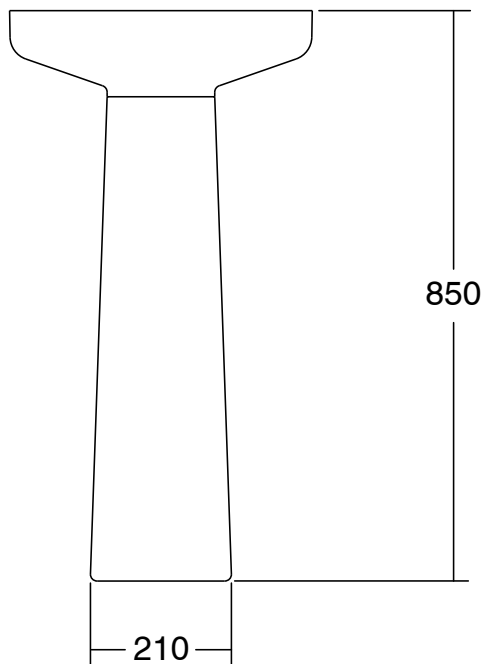

Venice 450 Basin and Pedestal Solid Surface Softskin Charcoal

1862149

SPECIFICATIONS

Recommended Use	Domestic, Hotel & Commercial
Material	Solid surface
Basin Colour	Charcoal Softskin with White Interior
Bowl Capacity	10 ltr
Weight	15 kg
Taphole Configuration	No Taphole
Overflow Configuration	No Overflow
Plug & Waste	Included
Tapware	Sold Separately

WARRANTY

Warranty - Domestic Use	15 Years
Spare Parts & Labour	12 Months

Please refer to Warranty Page for full Terms and Conditions

Dimensions are nominal measurements only.

CLEANING RECOMMENDATIONS:

We recommend the use of soapy water or approved cleaners. This product should not be cleaned with abrasive materials. Damage caused by any improper treatment is not covered by the product warranty. Refer to Warranty Conditions

Disclaimer: Products in this specification manual must by regulation be installed by licensed and registered trade people. The manufacturer/distributor reserves the right to vary specifications or delete models from their range without prior notification. Dimensions are nominal measurements only. Dimensions and set-outs listed are correct at time of publication however the manufacturer/distributor takes no responsibility for printing errors.

Published 01/10/2020

To see the complete Omvivo range go to www.reece.com.au