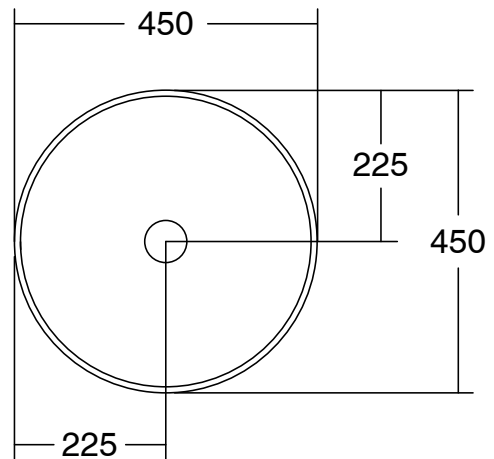

Venice 450 Basin and Pedestal Solid Surface Softskin Charcoal

1862149

SPECIFICATIONS

Recommended Use	Domestic, Hotel & Commercial
Material	Solid surface
Basin Colour	Charcoal Softskin with White Interior
Bowl Capacity	10 ltr
Weight	15 kg
Taphole Configuration	No Taphole
Overflow Configuration	No Overflow
Plug & Waste	Included
Tapware	Sold Separately

WARRANTY

Warranty - Domestic Use	15 Years
Spare Parts & Labour	12 Months

Please refer to Warranty Page for full Terms and Conditions

Dimensions are nominal measurements only.

CLEANING RECOMMENDATIONS:

We recommend the use of soapy water or approved cleaners. This product should not be cleaned with abrasive materials. Damage caused by any improper treatment is not covered by the product warranty. Refer to Warranty Conditions

Disclaimer: Products in this specification manual must by regulation be installed by licensed and registered trade people. The manufacturer/distributor reserves the right to vary specifications or delete models from their range without prior notification. Dimensions are nominal measurements only. Dimensions and set-outs listed are correct at time of publication however the manufacturer/distributor takes no responsibility for printing errors.

Published 01/10/2020

To see the complete Omvivo range go to www.reece.com.au