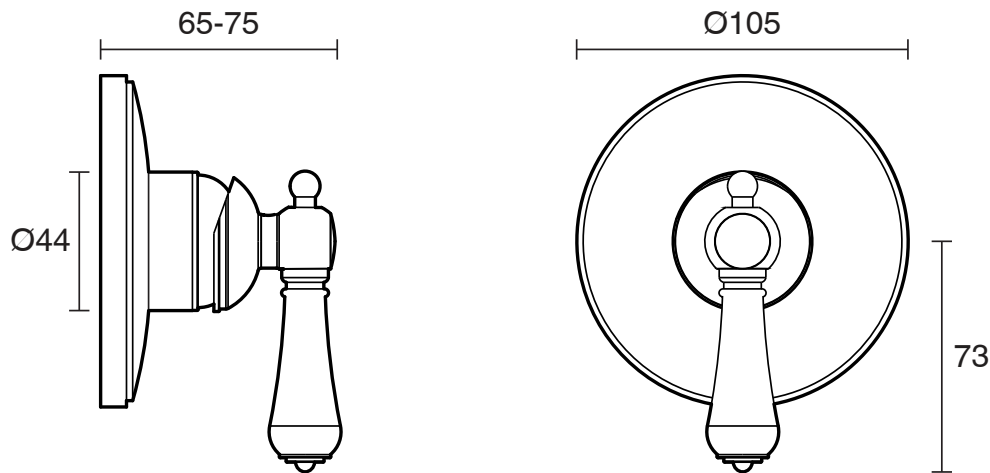

KADO

Kado Era Shower Mixer Porcelain Handle Brass Gold

9507548

SPECIFICATIONS

Recommended Use	Domestic, Hotel & Commercial
Colour	Brass Gold with Porcelain Handles
Finish	Polished
Material	DR Brass
Recommended Pressure Range	150 - 500 kPa
Maximum Continuous Working Temperature	80 deg C
Suitable for Storage Tank Hot Water	Yes
Suitable for Continuous Flow Hot Water	Yes
Suitable for Gravity Feed Hot Water	No

WARRANTY

Warranty - Domestic Use	10 Years
Spare Parts & Labour	12 Months

Please refer to Warranty Page for full Terms and Conditions

Dimensions are nominal measurements only.

CLEANING RECOMMENDATIONS:

We recommend the use of soapy water or approved cleaners. This product should not be cleaned with abrasive materials. Damage caused by any improper treatment is not covered by the product warranty. Refer to Warranty Conditions

Disclaimer: Products in this specification manual must by regulation be installed by licensed and registered trade people. The manufacturer/distributor reserves the right to vary specifications or delete models from their range without prior notification. Dimensions are nominal measurements only. Dimensions and set-outs listed are correct at time of publication however the manufacturer/distributor takes no responsibility for printing errors.

Published 07/09/2022

To see the complete Kado range go to www.reece.com.au

WaterMark
AS/NZS 3718
WM-022867