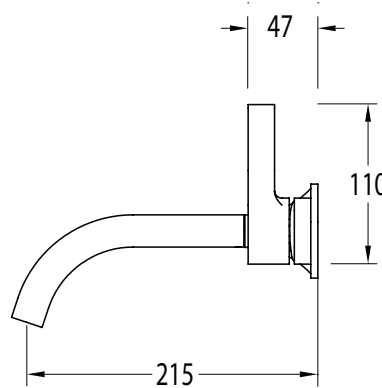

Milli Oria Wall Basin Mixer Outlet System 215mm PVD Matte Black (5 Star)

2265637

SPECIFICATIONS

Recommended Use	Domestic, Hotel & Commercial
Colour	Black
Finish	Matte
Material	Brass
Recommended Pressure Range	250-500kPa
Maximum Continuous Working Temperature	65 deg C
Suitable for Storage Tank Hot Water	Yes
Suitable for Continuous Flow Hot Water	Yes
Suitable for Gravity Feed Hot Water	No

WARRANTY

Warranty - Domestic Use	15 Years
Spare Parts & Labour	12 Months

Please refer to Warranty Page for full Terms and Conditions