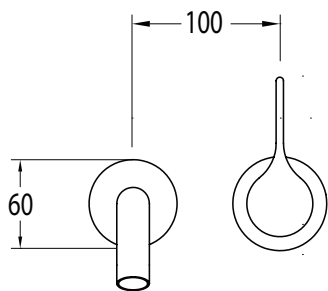

Milli Oria Wall Basin Mixer Outlet System 215mm PVD Matte Black (5 Star)

2265637

SPECIFICATIONS

Recommended Use	Domestic, Hotel & Commercial
Colour	Black
Finish	Matte
Material	Brass
Recommended Pressure Range	250-500kPa
Maximum Continuous Working Temperature	65 deg C
Suitable for Storage Tank Hot Water	Yes
Suitable for Continuous Flow Hot Water	Yes
Suitable for Gravity Feed Hot Water	No

WARRANTY

Warranty - Domestic Use	15 Years
Spare Parts & Labour	12 Months

Please refer to Warranty Page for full Terms and Conditions

Dimensions are nominal measurements only.

CLEANING RECOMMENDATIONS:

We recommend the use of soapy water or approved cleaners. This product should not be cleaned with abrasive materials. Damage caused by any improper treatment is not covered by the product warranty. Refer to Warranty Conditions

Disclaimer: Products in this specification manual must by regulation be installed by licensed and registered trade people. The manufacturer/distributor reserves the right to vary specifications or delete models from their range without prior notification. Dimensions are nominal measurements only. Dimensions and set-outs listed are correct at time of publication however the manufacturer/distributor takes no responsibility for printing errors.

Published 02/07/2021

To see the complete Milli range go to www.reece.com.au