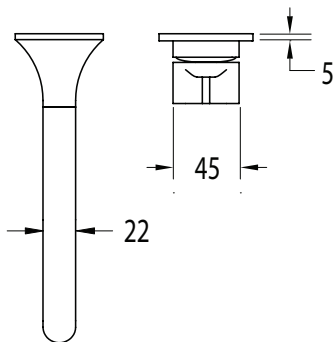

Milli Oria Wall Basin Mixer Outlet System 215mm PVD Matte Black (5 Star)

2265637

SPECIFICATIONS

Recommended Use	Domestic, Hotel & Commercial
Colour	Black
Finish	Matte
Material	Brass
Recommended Pressure Range	250-500kPa
Maximum Continuous Working Temperature	65 deg C
Suitable for Storage Tank Hot Water	Yes
Suitable for Continuous Flow Hot Water	Yes
Suitable for Gravity Feed Hot Water	No

WARRANTY

Warranty - Domestic Use	15 Years
Spare Parts & Labour	12 Months

Please refer to Warranty Page for full Terms and Conditions

Dimensions are nominal measurements only.

CLEANING RECOMMENDATIONS:

We recommend the use of soapy water or approved cleaners. This product should not be cleaned with abrasive materials. Damage caused by any improper treatment is not covered by the product warranty. Refer to Warranty Conditions

Disclaimer: Products in this specification manual must by regulation be installed by licensed and registered trade people. The manufacturer/distributor reserves the right to vary specifications or delete models from their range without prior notification. Dimensions are nominal measurements only. Dimensions and set-outs listed are correct at time of publication however the manufacturer/distributor takes no responsibility for printing errors.

Published 02/07/2021

To see the complete Milli range go to www.reece.com.au