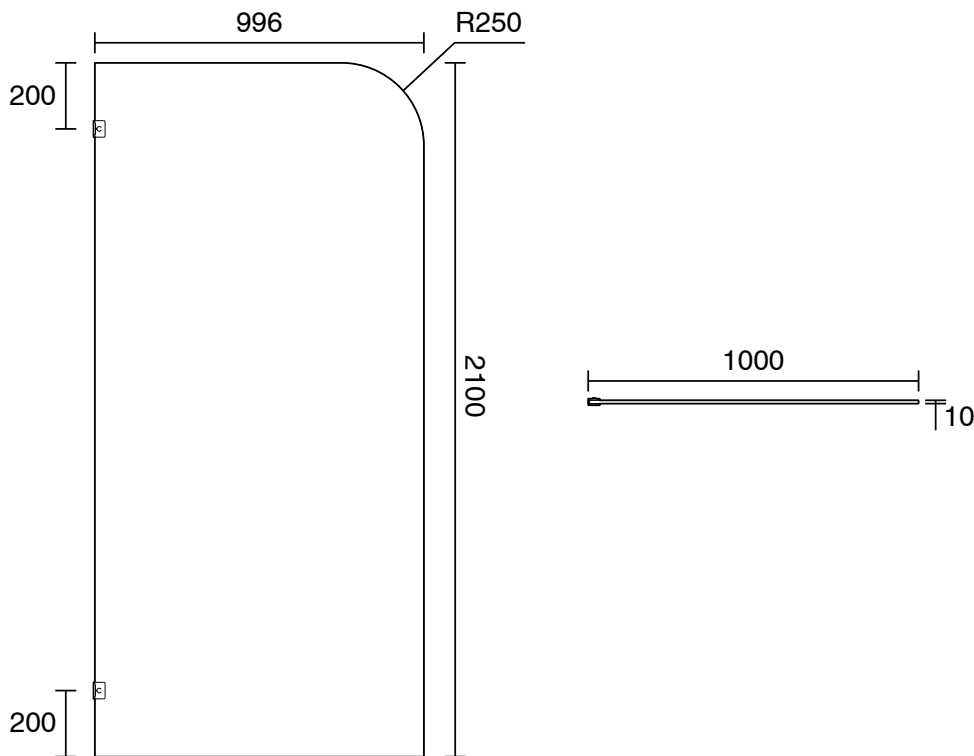

KADO

Kado Lux Frameless Curved Panel with Wall Clips Clear Glass 1000mm Brushed Nickel

1710131

SPECIFICATIONS	
Recommended Use	Domestic;Commercial;Hotel
Colour Finish	Clear;Brushed Nickel
Primary Material	Glass
Frame Configuration	Frameless
Screen Shape	Curved
Screen Appearance	Clear
Screen Fixing	Clips
Mounting	Wall
WARRANTY	
Warranty - Domestic Use (Years)	7
Spare Parts & Labour (Years)	1
<i>Please refer to Warranty Page for full Terms and Conditions</i>	