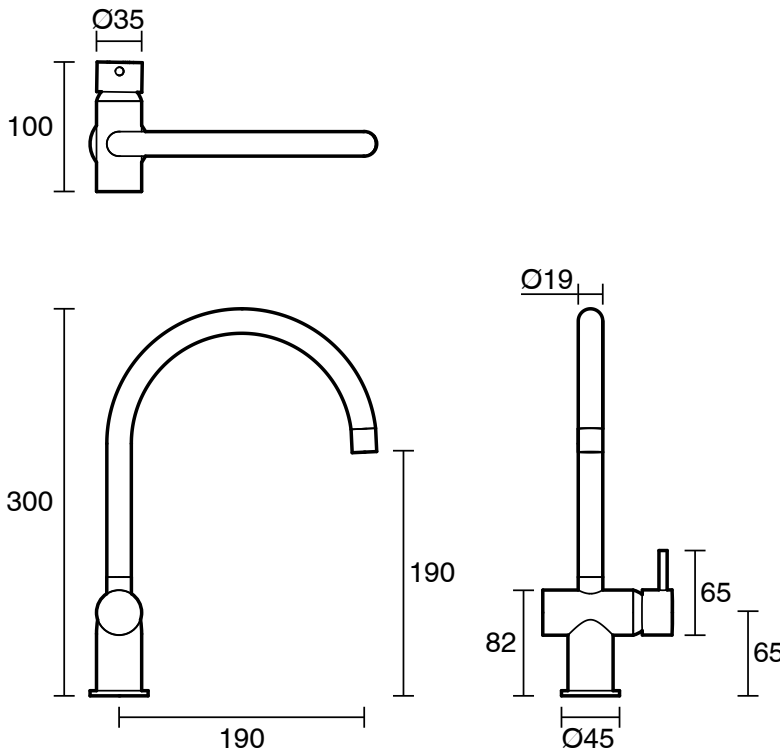

SUSSEX

Sussex Scala Mini Sink Mixer Tap Large Curved Spout Right Hand LUX PVD Brushed Pure Gold (5 Star) 2267125

SPECIFICATIONS	
Recommended Use	Residential;Commercial
Colour Finish	Brushed Pure Gold
Primary Material	Brass
Recommended Pressure Range	150 - 500 kPa as per AS3500
Max Continuous Working Temperature (deg C)	65
Min Continuous Working Temperature (deg C)	1
WARRANTY	
Residential Use (Years)	40
Commercial Use (Years)	10
<i>Please refer to Sussex Warranty page for full Terms and Conditions</i>	

Disclaimer: Products in this specification manual must by regulation be installed by licensed and registered trade people. The manufacturer/distributor reserves the right to vary specifications or delete models from their range without prior notification. Dimensions are nominal measurements only. Dimensions and set-outs listed are correct at time of publication however the manufacturer/distributor takes no responsibility for printing errors.