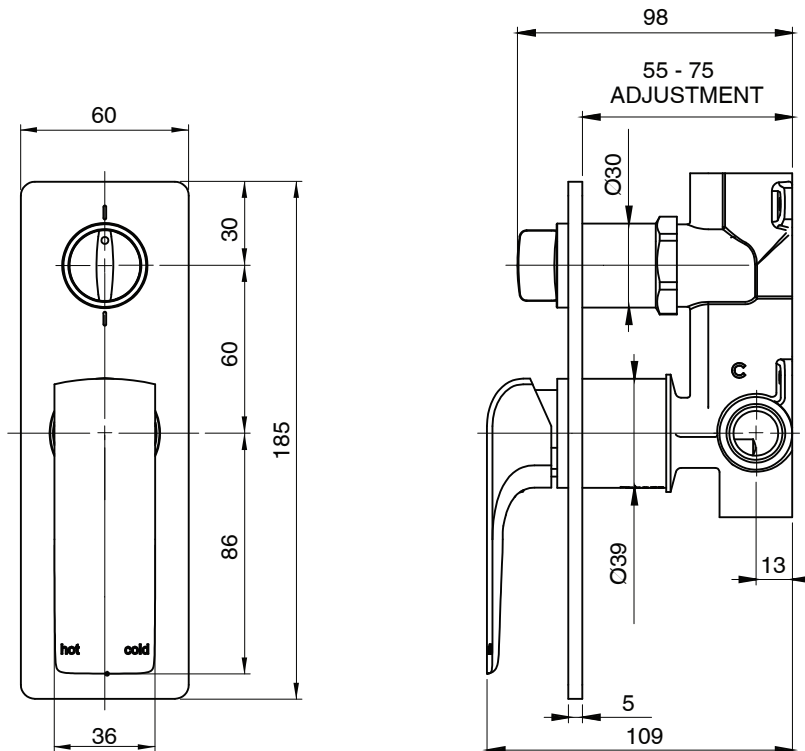

Milli

Milli Glance Shower / Bath Mixer Tap with Diverter Gunmetal

2285970

SPECIFICATIONS

Recommended Use	Domestic, Hotel & Commercial
Colour	Gunmetal
Finish	Matte
Material	DR Brass
Recommended Pressure Range	150 - 500 kPa
Maximum Continuous Working Temperature	75 deg C
Suitable for Storage Tank Hot Water	Yes
Suitable for Continuous Flow Hot Water	Yes
Suitable for Gravity Feed Hot Water	No

WARRANTY

Warranty - Domestic Use	15 Years
Spare Parts & Labour	12 Months

Please refer to Warranty Page for full Terms and Conditions

Dimensions are nominal measurements only.

CLEANING RECOMMENDATIONS:

We recommend the use of soapy water or approved cleaners. This product should not be cleaned with abrasive materials. Damage caused by any improper treatment is not covered by the product warranty. Refer to Warranty Conditions

Disclaimer: Products in this specification manual must by regulation be installed by licensed and registered trade people. The manufacturer/distributor reserves the right to vary specifications or delete models from their range without prior notification. Dimensions are nominal measurements only. Dimensions and set-outs listed are correct at time of publication however the manufacturer/distributor takes no responsibility for printing errors.

Published 13/07/2022

To see the complete Milli range go to www.reece.com.au

WaterMark
AS/NZS 3718
WMK25986