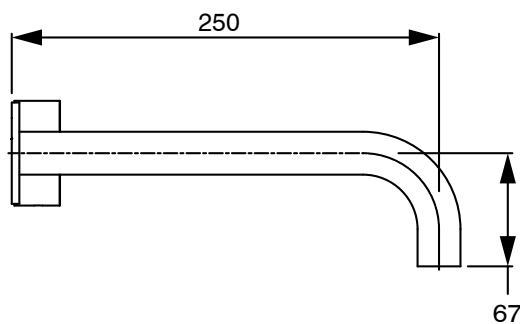

SUSSEX

Sussex Pure Progressive Wall Bath Mixer Tap System 250mm with Cirque Textured Handle PVD Matte Black 9511331

SPECIFICATIONS	
Recommended Use	Residential;Commercial
Colour Finish	Matte Black
Primary Material	DR Brass
Recommended Pressure Range	150 - 500 kPa as per AS3500
Max Continuous Working Temperature (deg C)	65
Min Continuous Working Temperature (deg C)	1
WARRANTY	
Residential Use (Years)	40
Commercial Use (Years)	10
<i>Please refer to Sussex Warranty page for full Terms and Conditions</i>	