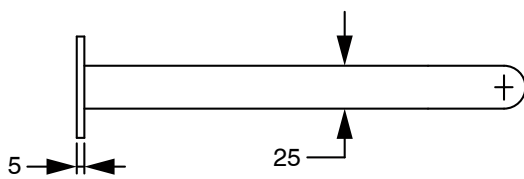

SUSSEX

Sussex Pure Progressive Wall Bath Mixer Tap System 250mm with Cirque Textured Handle PVD Matte Black 9511331

SPECIFICATIONS	
Recommended Use	Residential;Commercial
Colour Finish	Matte Black
Primary Material	DR Brass
Recommended Pressure Range	150 - 500 kPa as per AS3500
Max Continuous Working Temperature (deg C)	65
Min Continuous Working Temperature (deg C)	1
WARRANTY	
Residential Use (Years)	40
Commercial Use (Years)	10
<i>Please refer to Sussex Warranty page for full Terms and Conditions</i>	