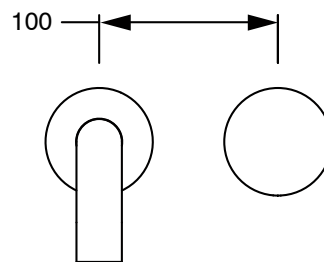

SUSSEX

Sussex Pure Progressive Wall Bath Mixer Tap System 250mm with Cirque Textured Handle PVD Matte Black 9511331

SPECIFICATIONS	
Recommended Use	Residential;Commercial
Colour Finish	Matte Black
Primary Material	DR Brass
Recommended Pressure Range	150 - 500 kPa as per AS3500
Max Continuous Working Temperature (deg C)	65
Min Continuous Working Temperature (deg C)	1
WARRANTY	
Residential Use (Years)	40
Commercial Use (Years)	10
<i>Please refer to Sussex Warranty page for full Terms and Conditions</i>	