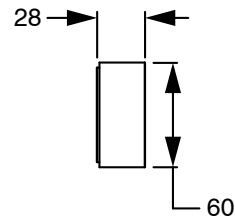

SUSSEX

Sussex Pure Progressive Wall Bath Mixer Tap System 250mm with Cirque Textured Handle PVD Matte Black 9511331

SPECIFICATIONS	
Recommended Use	Residential;Commercial
Colour Finish	Matte Black
Primary Material	DR Brass
Recommended Pressure Range	150 - 500 kPa as per AS3500
Max Continuous Working Temperature (deg C)	65
Min Continuous Working Temperature (deg C)	1
WARRANTY	
Residential Use (Years)	40
Commercial Use (Years)	10
<i>Please refer to Sussex Warranty page for full Terms and Conditions</i>	