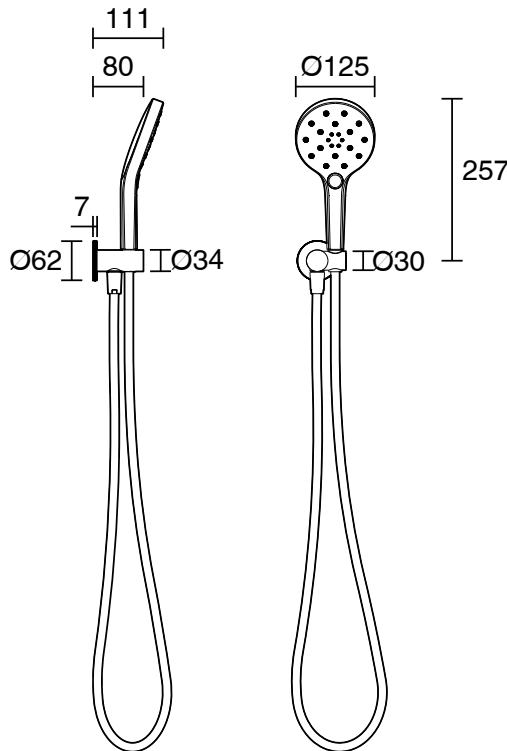

Milli Marq Edit Hand Shower on Bracket Brushed Bronze (3 Star)

21965

SPECIFICATIONS	
Recommended Use	Domestic;Commercial;Hotel
Colour Finish	Brushed Bronze
Primary Material	ABS
Recommended Pressure Range	150 - 500 kPa as per AS3500
Max Continuous Working Pressure (kPa)	500
Max Continuous Working Temperature (deg C)	65
Min Continuous Working Temperature (deg C)	5
Hot Water Unit Suitability	Storage Tank;Continuous Flow
WARRANTY	
Warranty - Domestic Use (Years)	15
Spare Parts & Labour (Years)	1
<i>Please refer to Warranty Page for full Terms and Conditions</i>	

Disclaimer: Products in this specification manual must by regulation be installed by licensed and registered trade people. The manufacturer/distributor reserves the right to vary specifications or delete models from their range without prior notification. Dimensions are nominal measurements only. Dimensions and set-outs listed are correct at time of publication however the manufacturer/distributor takes no responsibility for printing errors.