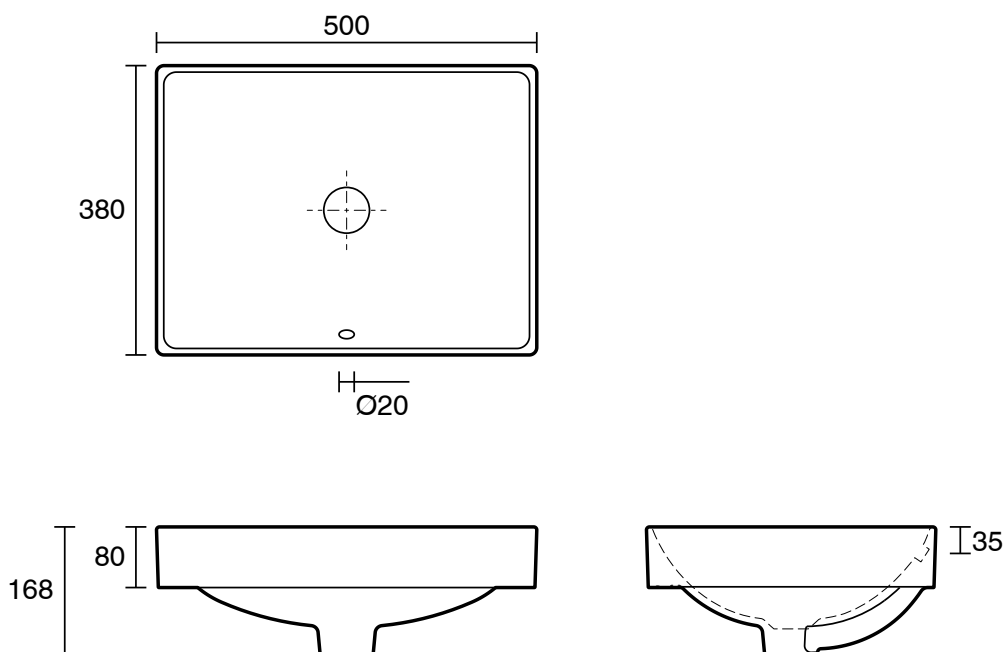

Roca Ona Square Semi Inset Basin 500mm x 380mm No Taphole with Overflow White

9512575

SPECIFICATIONS

Recommended Use	Domestic, Hotel & Commercial
Material	Fineceramic
Basin Colour	White
Bowl Capacity	4 ltr
Weight	8 kg
Taphole Configuration	No Taphole
Overflow Configuration	No Overflow
Plug & Waste	Sold Separately
Tapware	Sold Separately

WARRANTY

Warranty - Domestic Use	15 Years
Spare Parts & Labour	12 Months

Please refer to Warranty Page for full Terms and Conditions

Dimensions are nominal measurements only.

CLEANING RECOMMENDATIONS:

We recommend the use of soapy water or approved cleaners. This product should not be cleaned with abrasive materials. Damage caused by any improper treatment is not covered by the product warranty. Refer to Warranty Conditions

Disclaimer: Products in this specification manual must by regulation be installed by licensed and registered trade people. The manufacturer/distributor reserves the right to vary specifications or delete models from their range without prior notification. Dimensions are nominal measurements only. Dimensions and set-outs listed are correct at time of publication however the manufacturer/distributor takes no responsibility for printing errors.

Published 05/07/2024

To see the complete Roca range go to
www.reece.com.au