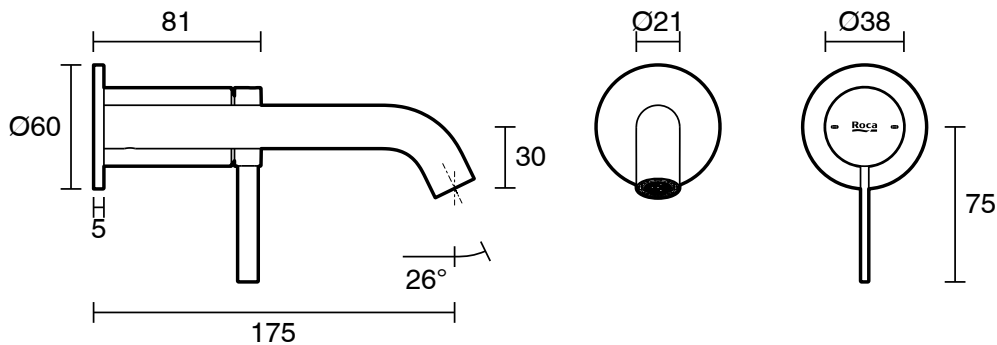

## Roca Ona Wall Basin/Bath Mixer Tap Set Kit Matte Black (6 Star)

2266892

SPECIFICATIONS	
Recommended Use	Domestic;Commercial;Hotel
Colour Finish	Matte Black
Primary Material	Lead Free Brass
WARRANTY	
Warranty - Domestic Use (Years)	15
Spare Parts & Labour (Years)	1
<i>Please refer to Warranty Page for full Terms and Conditions</i>	

Dimensions are nominal measurements only.