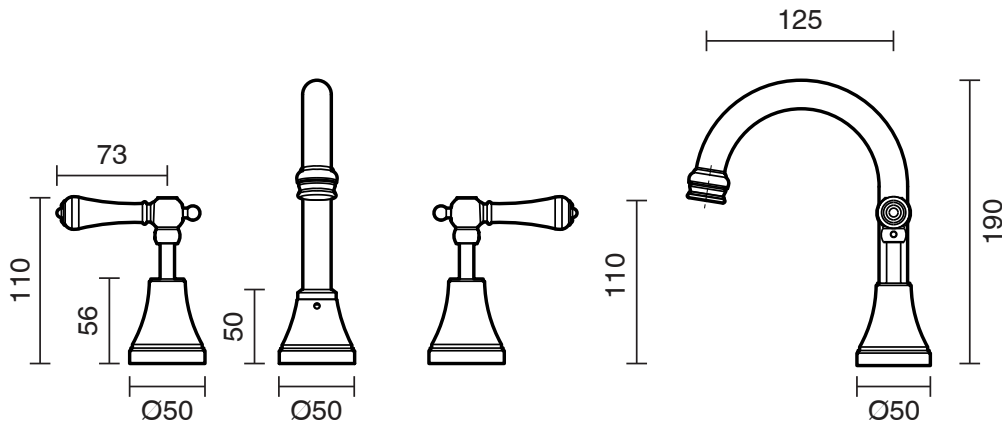

KADO

Kado Era Basin Set Swivel Lever Porcelain Handle Brass Gold (5 Star)

9507753

SPECIFICATIONS

Recommended Use	Domestic, Hotel & Commercial
Colour	Brass Gold with Porcelain Handles
Finish	Polished
Material	DR Brass
Recommended Pressure Range	150 - 500 kPa
Maximum Continuous Working Temperature	80 deg C
Suitable for Storage Tank Hot Water	Yes
Suitable for Continuous Flow Hot Water	Yes
Suitable for Gravity Feed Hot Water	No

WARRANTY

Warranty - Domestic Use	10 Years
Spare Parts & Labour	12 Months

Please refer to Warranty Page for full Terms and Conditions

Dimensions are nominal measurements only.

CLEANING RECOMMENDATIONS:

We recommend the use of soapy water or approved cleaners. This product should not be cleaned with abrasive materials. Damage caused by any improper treatment is not covered by the product warranty. Refer to Warranty Conditions

Disclaimer: Products in this specification manual must by regulation be installed by licensed and registered trade people. The manufacturer/distributor reserves the right to vary specifications or delete models from their range without prior notification. Dimensions are nominal measurements only. Dimensions and set-outs listed are correct at time of publication however the manufacturer/distributor takes no responsibility for printing errors.

Published 12/10/2023

To see the complete Kado range go to www.reece.com.au