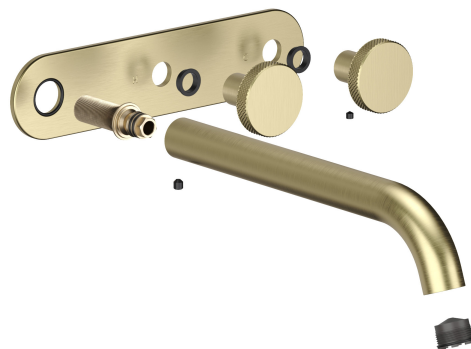

**Faucet Strommen Vara Disc Wall Basin / Bath Hostess Tap System Right Hand 200mm Trimset
Brushed Admiralty Brass (6 Star) Lead Free
40367**

SPECIFICATIONS

Recommended Use	Domestic; Commercial; Hotel
Colour Finish	Brushed Admiralty Brass
Primary Material	DR Brass
Recommended Pressure Range	300 - 500 kPa
Max Continuous Working Temperature (deg C)	65
Min Continuous Working Temperature (deg C)	5
Hot Water Unit Suitability	Storage Tank, Continuous Flow

WARRANTY

Warranty - Domestic Use (Years)	40
Spare Parts & Labour (Years)	10

Please refer to Warranty Page for full Terms and Conditions

Dimensions are nominal measurements only.

CLEANING RECOMMENDATIONS:

We recommend the use of soapy water or approved cleaners. This product should not be cleaned with abrasive materials. Damage caused by any improper treatment is not covered by the product warranty. Refer to Warranty Conditions

Disclaimer: Products in this specification manual must by regulation be installed by licensed and registered trade people. The manufacturer/distributor reserves the right to vary specifications or delete models from their range without prior notification. Dimensions are nominal measurements only. Dimensions and set-outs listed are correct at time of publication however the manufacturer/distributor takes no responsibility for printing errors.

Published 11/02/2026