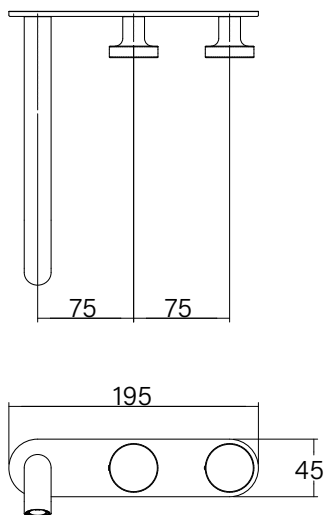

**Faucet Strommen Vara Disc Wall Basin / Bath Hostess Tap System Right Hand 200mm Trimset
Brushed Admiralty Brass (6 Star) Lead Free
40367**

SPECIFICATIONS

Recommended Use	Domestic; Commercial; Hotel
Colour Finish	Brushed Admiralty Brass
Primary Material	DR Brass
Recommended Pressure Range	300 - 500 kPa
Max Continuous Working Temperature (deg C)	65
Min Continuous Working Temperature (deg C)	5
Hot Water Unit Suitability	Storage Tank, Continuous Flow

WARRANTY

Warranty - Domestic Use (Years)	40
Spare Parts & Labour (Years)	10

Please refer to Warranty Page for full Terms and Conditions

Dimensions are nominal measurements only.

CLEANING RECOMMENDATIONS:

We recommend the use of soapy water or approved cleaners. This product should not be cleaned with abrasive materials. Damage caused by any improper treatment is not covered by the product warranty. Refer to Warranty Conditions

Disclaimer: Products in this specification manual must by regulation be installed by licensed and registered trade people. The manufacturer/distributor reserves the right to vary specifications or delete models from their range without prior notification. Dimensions are nominal measurements only. Dimensions and set-outs listed are correct at time of publication however the manufacturer/distributor takes no responsibility for printing errors.

Published 11/02/2026