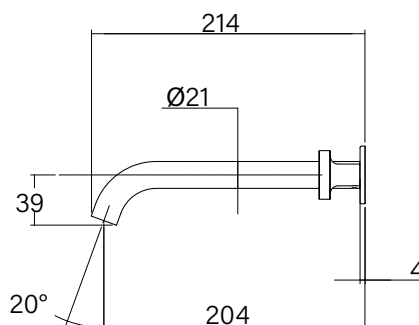

**Faucet Strommen Vara Disc Wall Basin / Bath Hostess Tap System Right Hand 200mm Trimset
Brushed Admiralty Brass (6 Star) Lead Free
40367**

SPECIFICATIONS

Recommended Use	Domestic; Commercial; Hotel
Colour Finish	Brushed Admiralty Brass
Primary Material	DR Brass
Recommended Pressure Range	300 - 500 kPa
Max Continuous Working Temperature (deg C)	65
Min Continuous Working Temperature (deg C)	5
Hot Water Unit Suitability	Storage Tank, Continuous Flow

WARRANTY

Warranty - Domestic Use (Years)	40
Spare Parts & Labour (Years)	10

Please refer to Warranty Page for full Terms and Conditions

Dimensions are nominal measurements only.

CLEANING RECOMMENDATIONS:

We recommend the use of soapy water or approved cleaners. This product should not be cleaned with abrasive materials. Damage caused by any improper treatment is not covered by the product warranty. Refer to Warranty Conditions

Disclaimer: Products in this specification manual must by regulation be installed by licensed and registered trade people. The manufacturer/distributor reserves the right to vary specifications or delete models from their range without prior notification. Dimensions are nominal measurements only. Dimensions and set-outs listed are correct at time of publication however the manufacturer/distributor takes no responsibility for printing errors.

Published 11/02/2026