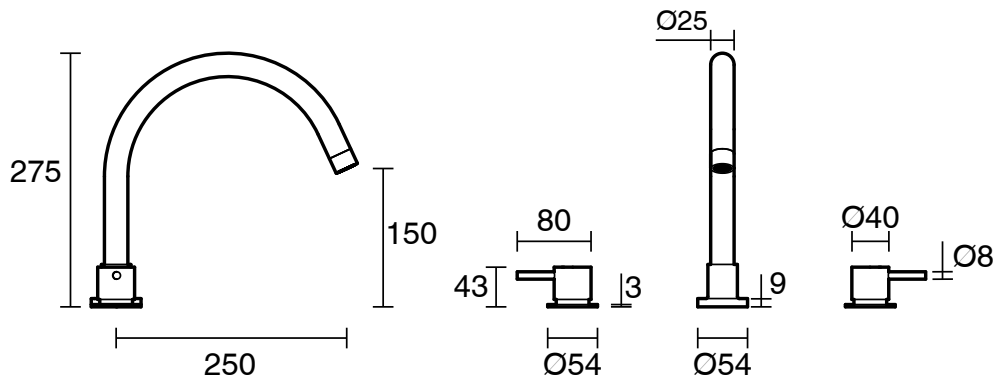

SUSSEX

Sussex Scala Hob Spa Set Curved Chrome

2261421

SPECIFICATIONS	
Recommended Use	Residential;Commercial
Colour Finish	Polished Chrome
Primary Material	DR Brass
Recommended Pressure Range	150 - 500 kPa as per AS3500
Max Continuous Working Temperature (deg C)	65
Min Continuous Working Temperature (deg C)	1
WARRANTY	
Residential Use (Years)	40
Commercial Use (Years)	10
<i>Please refer to Sussex Warranty page for full Terms and Conditions</i>	

Disclaimer: Products in this specification manual must by regulation be installed by licensed and registered trade people. The manufacturer/distributor reserves the right to vary specifications or delete models from their range without prior notification. Dimensions are nominal measurements only. Dimensions and set-outs listed are correct at time of publication however the manufacturer/distributor takes no responsibility for printing errors.