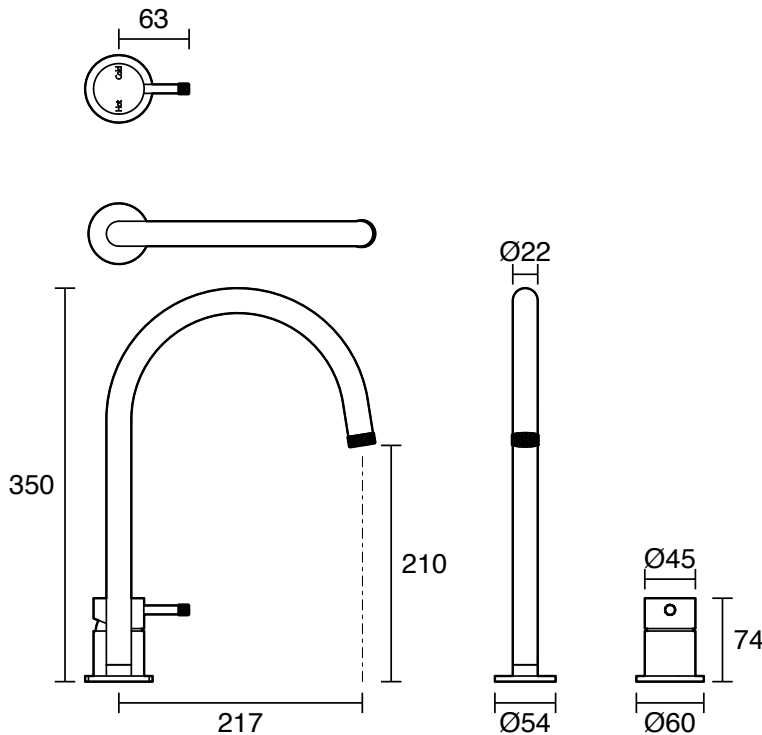

SUSSEX

Sussex Scala Nova Basin Sink Hob Mixer Set PVD Brushed Bronze (6 Star) Lead Free

43565

SPECIFICATIONS	
Recommended Use	Residential;Commercial
Colour Finish	Brushed Bronze
Primary Material	Lead Free Brass
Recommended Pressure Range	150 - 500 kPa as per AS3500
Max Continuous Working Temperature (deg C)	65
Min Continuous Working Temperature (deg C)	1
WARRANTY	
Residential Use (Years)	40
Commercial Use (Years)	10
<i>Please refer to Sussex Warranty page for full Terms and Conditions</i>	

Disclaimer: Products in this specification manual must by regulation be installed by licensed and registered trade people. The manufacturer/distributor reserves the right to vary specifications or delete models from their range without prior notification. Dimensions are nominal measurements only. Dimensions and set-outs listed are correct at time of publication however the manufacturer/distributor takes no responsibility for printing errors.