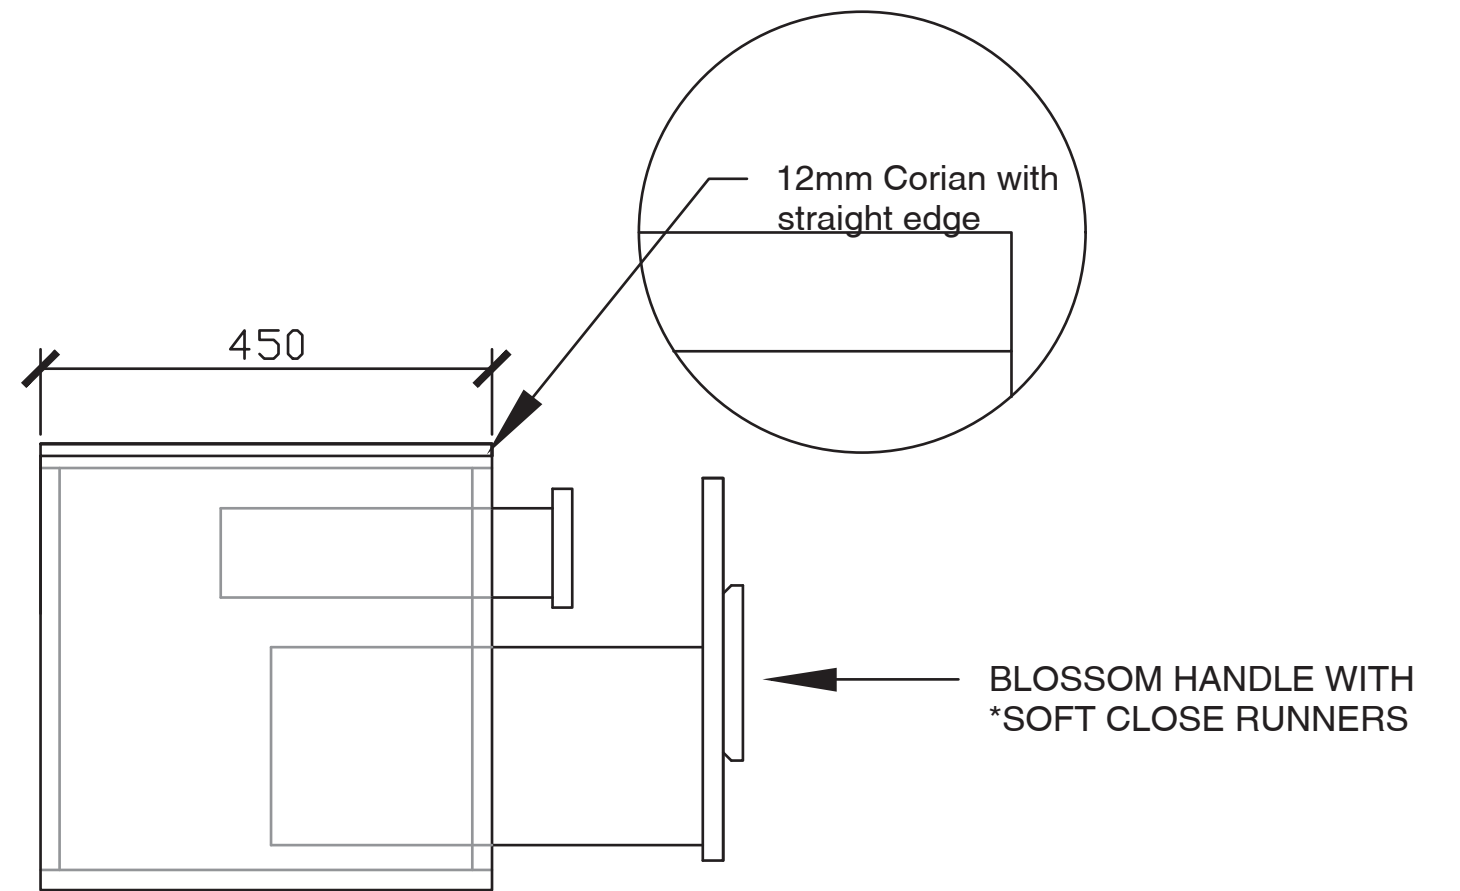

1200W x 450D x 450H

**FULL DRAWER FRONT WITH INTERNAL DRAWER

SIDE VIEW for 1000,1200,1500, 1800 & 2000 ONLY