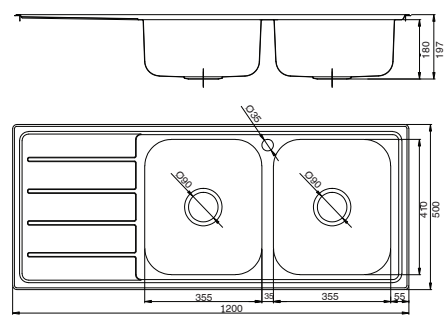

Please refer to Warranty Page for full Terms and Conditions

Single Bowl Sink

1 1/3 Bowl Sink

Dimensions are nominal measurements only.

Disclaimer: Products in this specification manual must by regulation be installed by licensed and registered trade people. The manufacturer/distributor reserves the right to vary specifications or delete models from their range without prior notification. Dimensions are nominal measurements only. Dimensions and set-outs listed are correct at time of publication however the manufacturer/distributor takes no responsibility for printing errors.

Published 10/09/2018

To see the complete Posh range go to www.reece.com.au/search

Posh

Posh Solus MK3 Sinks

1 3/4 Bowl Sink

Double Bowl Sink

Double Bowl Double Drainer Sink

Dimensions are nominal measurements only.

Disclaimer: Products in this specification manual must by regulation be installed by licensed and registered trade people. The manufacturer/distributor reserves the right to vary specifications or delete models from their range without prior notification. Dimensions are nominal measurements only. Dimensions and set-outs listed are correct at time of publication however the manufacturer/distributor takes no responsibility for printing errors.