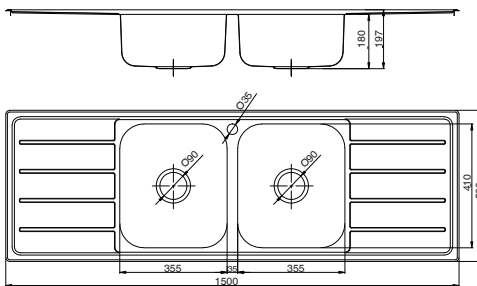

Please refer to Warranty Page for full Terms and Conditions

Single Bowl Sink

1 1/3 Bowl Sink

Dimensions are nominal measurements only.

Disclaimer: Products in this specification manual must by regulation be installed by licensed and registered trade people. The manufacturer/distributor reserves the right to vary specifications or delete models from their range without prior notification. Dimensions are nominal measurements only. Dimensions and set-outs listed are correct at time of publication however the manufacturer/distributor takes no responsibility for printing errors.

Published 10/09/2018

To see the complete Posh range go to www.reece.com.au/search

Posh

Posh Solus MK3 Sinks

1 3/4 Bowl Sink

Double Bowl Sink

Double Bowl Double Drainer Sink

Dimensions are nominal measurements only.

Disclaimer: Products in this specification manual must by regulation be installed by licensed and registered trade people. The manufacturer/distributor reserves the right to vary specifications or delete models from their range without prior notification. Dimensions are nominal measurements only. Dimensions and set-outs listed are correct at time of publication however the manufacturer/distributor takes no responsibility for printing errors.