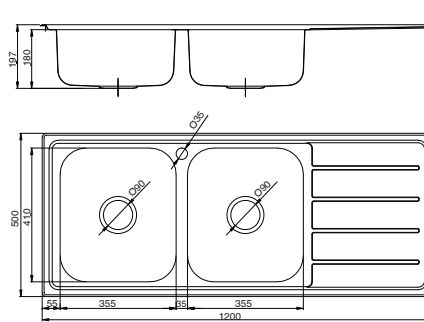

Please refer to Warranty Page for full Terms and Conditions

Single Bowl Sink

1 1/3 Bowl Sink

Dimensions are nominal measurements only.

Disclaimer: Products in this specification manual must by regulation be installed by licensed and registered trade people. The manufacturer/distributor reserves the right to vary specifications or delete models from their range without prior notification. Dimensions are nominal measurements only. Dimensions and set-outs listed are correct at time of publication however the manufacturer/distributor takes no responsibility for printing errors.

Published 10/09/2018

To see the complete Posh range go to www.reece.com.au/search

Posh

Posh Solus MK3 Sinks

1 3/4 Bowl Sink

Double Bowl Sink

Double Bowl Double Drainer Sink

Dimensions are nominal measurements only.

Disclaimer: Products in this specification manual must by regulation be installed by licensed and registered trade people. The manufacturer/distributor reserves the right to vary specifications or delete models from their range without prior notification. Dimensions are nominal measurements only. Dimensions and set-outs listed are correct at time of publication however the manufacturer/distributor takes no responsibility for printing errors.