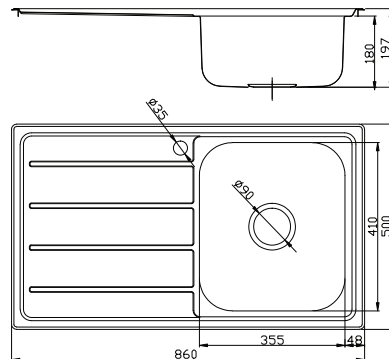

Posh

Posh Solus MK3 Sinks

SPECIFICATIONS

Recommended Use	Domestic, Hotel & Commercial
Material	Satin Stainless Steel (304)
Gauge	0.9mm
Bowl Type	Single Bowl 1 1/3 Bowl 1 3/4 Bowl Double Bowl
Bowl Configuration	Right Hand Bowl, Left Hand Bowl, Double Bowl-Double Drainer
Sink Installation	Inset
Waste Type	Basket Waste
Overflow	No Overflow
Sink Formation	Welded - 2 Piece
Taphole	1 Taphole
Fixing	Clipping System
Product Template	Supplied

Please refer to Warranty Page for full Terms and Conditions

Single Bowl Sink

1 1/3 Bowl Sink

Dimensions are nominal measurements only.

Disclaimer: Products in this specification manual must by regulation be installed by licensed and registered trade people. The manufacturer/distributor reserves the right to vary specifications or delete models from their range without prior notification. Dimensions are nominal measurements only. Dimensions and set-outs listed are correct at time of publication however the manufacturer/distributor takes no responsibility for printing errors.

Published 10/09/2018

To see the complete Posh range go to www.reece.com.au/search

Posh

Posh Solus MK3 Sinks

1 3/4 Bowl Sink

Double Bowl Sink

Double Bowl Double Drainer Sink

Dimensions are nominal measurements only.