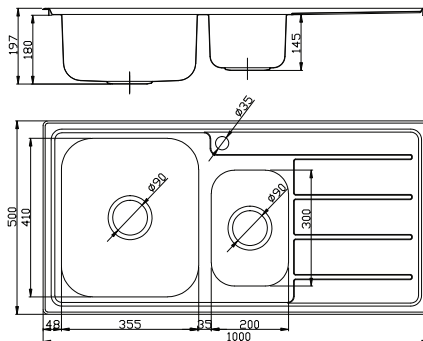

Posh

Posh Solus MK3 Sinks

SPECIFICATIONS

Recommended Use	Domestic, Hotel & Commercial
Material	Satin Stainless Steel (304)
Gauge	0.9mm
Bowl Type	Single Bowl 1 1/3 Bowl 1 3/4 Bowl Double Bowl
Bowl Configuration	Right Hand Bowl, Left Hand Bowl, Double Bowl-Double Drainer
Sink Installation	Inset
Waste Type	Basket Waste
Overflow	No Overflow
Sink Formation	Welded - 2 Piece
Taphole	1 Taphole
Fixing	Clipping System
Product Template	Supplied

Please refer to Warranty Page for full Terms and Conditions

Single Bowl Sink

1 1/3 Bowl Sink

Dimensions are nominal measurements only.

Disclaimer: Products in this specification manual must by regulation be installed by licensed and registered trade people. The manufacturer/distributor reserves the right to vary specifications or delete models from their range without prior notification. Dimensions are nominal measurements only. Dimensions and set-outs listed are correct at time of publication however the manufacturer/distributor takes no responsibility for printing errors.

Published 10/09/2018

To see the complete Posh range go to www.reece.com.au/search

Posh

Posh Solus MK3 Sinks

1 3/4 Bowl Sink

Double Bowl Sink

Double Bowl Double Drainer Sink

Dimensions are nominal measurements only.