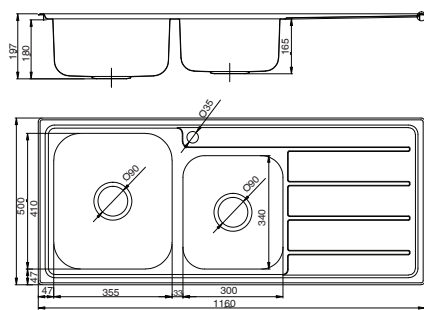

Please refer to Warranty Page for full Terms and Conditions

Single Bowl Sink

1 1/3 Bowl Sink

Dimensions are nominal measurements only.

Disclaimer: Products in this specification manual must by regulation be installed by licensed and registered trade people. The manufacturer/distributor reserves the right to vary specifications or delete models from their range without prior notification. Dimensions are nominal measurements only. Dimensions and set-outs listed are correct at time of publication however the manufacturer/distributor takes no responsibility for printing errors.

Published 10/09/2018

To see the complete Posh range go to www.reece.com.au/search

Posh

Posh Solus MK3 Sinks

1 3/4 Bowl Sink

Double Bowl Sink

Double Bowl Double Drainer Sink

Dimensions are nominal measurements only.

Disclaimer: Products in this specification manual must by regulation be installed by licensed and registered trade people. The manufacturer/distributor reserves the right to vary specifications or delete models from their range without prior notification. Dimensions are nominal measurements only. Dimensions and set-outs listed are correct at time of publication however the manufacturer/distributor takes no responsibility for printing errors.