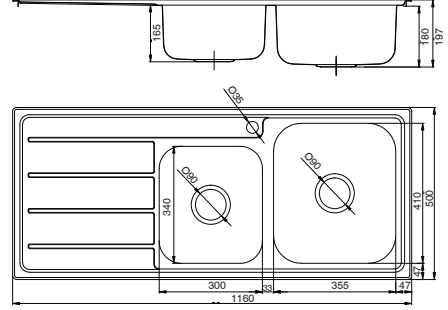

Please refer to Warranty Page for full Terms and Conditions

Single Bowl Sink

1 1/3 Bowl Sink

Dimensions are nominal measurements only.

Disclaimer: Products in this specification manual must by regulation be installed by licensed and registered trade people. The manufacturer/distributor reserves the right to vary specifications or delete models from their range without prior notification. Dimensions are nominal measurements only. Dimensions and set-outs listed are correct at time of publication however the manufacturer/distributor takes no responsibility for printing errors.

Published 10/09/2018

To see the complete Posh range go to www.reece.com.au/search

Posh

Posh Solus MK3 Sinks

1 3/4 Bowl Sink

Double Bowl Sink

Double Bowl Double Drainer Sink

Dimensions are nominal measurements only.

Disclaimer: Products in this specification manual must by regulation be installed by licensed and registered trade people. The manufacturer/distributor reserves the right to vary specifications or delete models from their range without prior notification. Dimensions are nominal measurements only. Dimensions and set-outs listed are correct at time of publication however the manufacturer/distributor takes no responsibility for printing errors.