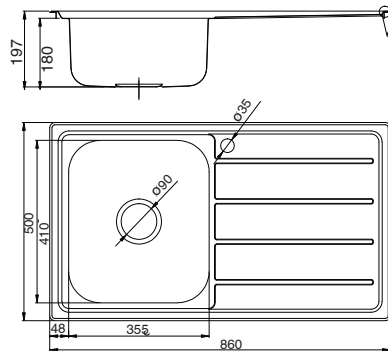

Posh

Posh Solus MK3 Sinks

SPECIFICATIONS

Recommended Use	Domestic, Hotel & Commercial
Material	Satin Stainless Steel (304)
Gauge	0.9mm
Bowl Type	Single Bowl 1 1/3 Bowl 1 3/4 Bowl Double Bowl
Bowl Configuration	Right Hand Bowl, Left Hand Bowl, Double Bowl-Double Drainer
Sink Installation	Inset
Waste Type	Basket Waste
Overflow	No Overflow
Sink Formation	Welded - 2 Piece
Taphole	1 Taphole
Fixing	Clipping System
Product Template	Supplied

Please refer to Warranty Page for full Terms and Conditions

Single Bowl Sink

1 1/3 Bowl Sink

Dimensions are nominal measurements only.

Disclaimer: Products in this specification manual must by regulation be installed by licensed and registered trade people. The manufacturer/distributor reserves the right to vary specifications or delete models from their range without prior notification. Dimensions are nominal measurements only. Dimensions and set-outs listed are correct at time of publication however the manufacturer/distributor takes no responsibility for printing errors.

Published 10/09/2018

To see the complete Posh range go to www.reece.com.au/search

Posh

Posh Solus MK3 Sinks

1 3/4 Bowl Sink

Double Bowl Sink

Double Bowl Double Drainer Sink

Dimensions are nominal measurements only.