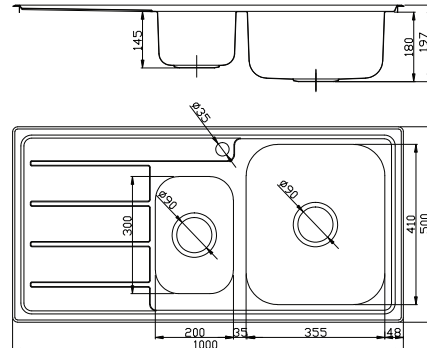

Posh

Posh Solus MK3 Sinks

SPECIFICATIONS

Recommended Use	Domestic, Hotel & Commercial
Material	Satin Stainless Steel (304)
Gauge	0.9mm
Bowl Type	Single Bowl 1 1/3 Bowl 1 3/4 Bowl Double Bowl
Bowl Configuration	Right Hand Bowl, Left Hand Bowl, Double Bowl-Double Drainer
Sink Installation	Inset
Waste Type	Basket Waste
Overflow	No Overflow
Sink Formation	Welded - 2 Piece
Taphole	1 Taphole
Fixing	Clipping System
Product Template	Supplied

Please refer to Warranty Page for full Terms and Conditions

Single Bowl Sink

1 1/3 Bowl Sink

Dimensions are nominal measurements only.

Disclaimer: Products in this specification manual must by regulation be installed by licensed and registered trade people. The manufacturer/distributor reserves the right to vary specifications or delete models from their range without prior notification. Dimensions are nominal measurements only. Dimensions and set-outs listed are correct at time of publication however the manufacturer/distributor takes no responsibility for printing errors.

Published 10/09/2018

To see the complete Posh range go to www.reece.com.au/search

Posh

Posh Solus MK3 Sinks

1 3/4 Bowl Sink

Double Bowl Sink

Double Bowl Double Drainer Sink

Dimensions are nominal measurements only.