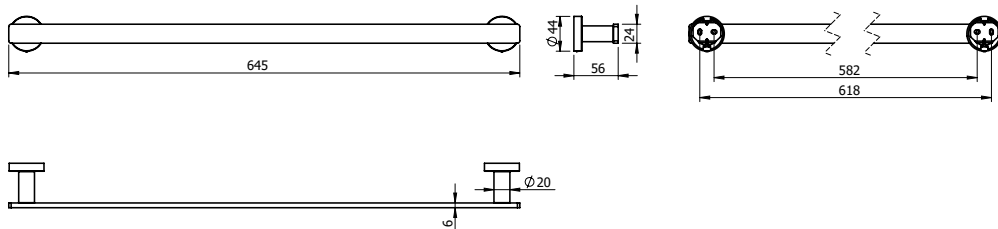

Milli Marle Edit Single Towel Rail 600mm Brushed Gunmetal

9510641

SPECIFICATIONS

Recommended Use	Domestic, Hotel & Commercial
Colour	Brushed Gunmetal
Material	Aluminium

WARRANTY

Replacement Only - Domestic Use 15 Years

Please refer to Warranty Page for full Terms and Conditions

Dimensions are nominal measurements only.

CLEANING RECOMMENDATIONS:

We recommend the use of soapy water or approved cleaners. This product should not be cleaned with abrasive materials. Damage caused by any improper treatment is not covered by the product warranty. Refer to Warranty Conditions

Disclaimer: Products in this specification manual must by regulation be installed by licensed and registered trade people. The manufacturer/distributor reserves the right to vary specifications or delete models from their range without prior notification. Dimensions are nominal measurements only. Dimensions and set-outs listed are correct at time of publication however the manufacturer/distributor takes no responsibility for printing errors.

Published 25/03/2022

To see the complete Milli range go to
www.reece.com.au