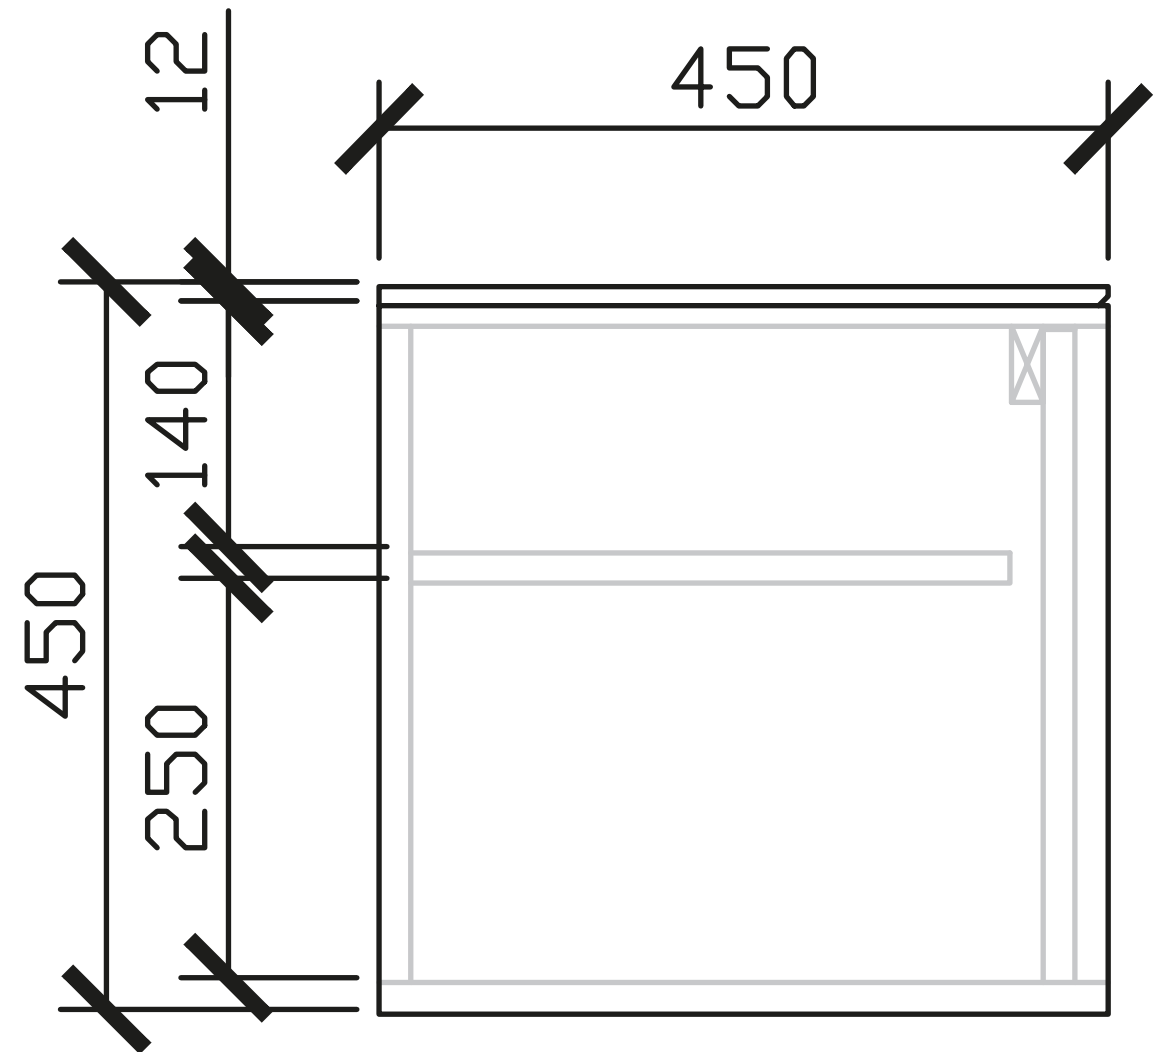

500W x 450D x 450H

INTERNAL VIEW for all size

SIDE VIEW for all sizes