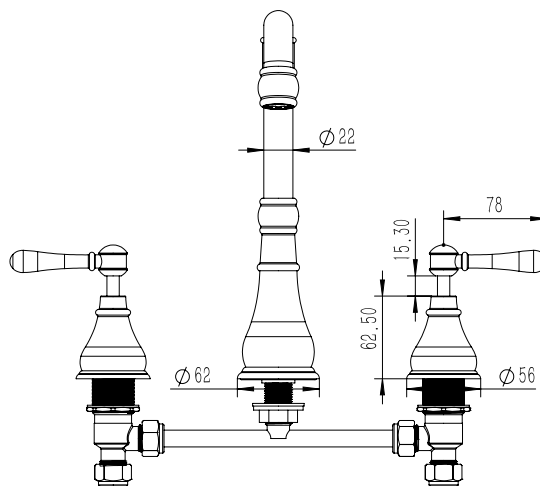

Milli Voir Hob English Kitchen / Spa Set Lever Handle Chrome (4 Star)

2265307

SPECIFICATIONS

Recommended Use	Domestic, hotel and commercial
Colour	Chrome
Material	DR Brass
Recommended Pressure Range	150 - 500 kPa
Max Continuous Working Pressure	500 kPa
Max Continuous Working Temperature	80 deg C
Suitable for Storage Tank Hot Water	Yes
Suitable for Continuous Flow Hot Water	Yes
Suitable for Gravity Feed Hot Water	No

WARRANTY

Warranty - Domestic Use	15 Years
Spare Parts & Labour	12 Months

Please refer to Warranty Page for full Terms and Conditions

Dimensions are nominal measurements only.

CLEANING RECOMMENDATIONS:

We recommend the use of soapy water or approved cleaners. This product should not be cleaned with abrasive materials. Damage caused by any improper treatment is not covered by the product warranty. Refer to Warranty Conditions

Disclaimer: Products in this specification manual must by regulation be installed by licensed and registered trade people. The manufacturer/distributor reserves the right to vary specifications or delete models from their range without prior notification. Dimensions are nominal measurements only. Dimensions and set-outs listed are correct at time of publication however the manufacturer/distributor takes no responsibility for printing errors.

Published 01/06/2020

To see the complete Milli range go to www.reece.com.au