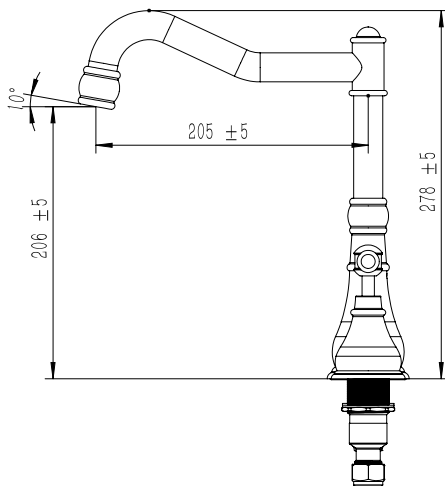

Milli Voir Hob English Kitchen / Spa Set Lever Handle Chrome (4 Star)

2265307

SPECIFICATIONS

Recommended Use	Domestic, hotel and commercial
Colour	Chrome
Material	DR Brass
Recommended Pressure Range	150 - 500 kPa
Max Continuous Working Pressure	500 kPa
Max Continuous Working Temperature	80 deg C
Suitable for Storage Tank Hot Water	Yes
Suitable for Continuous Flow Hot Water	Yes
Suitable for Gravity Feed Hot Water	No

WARRANTY

Warranty - Domestic Use	15 Years
Spare Parts & Labour	12 Months

Please refer to Warranty Page for full Terms and Conditions

Dimensions are nominal measurements only.

CLEANING RECOMMENDATIONS:

We recommend the use of soapy water or approved cleaners. This product should not be cleaned with abrasive materials. Damage caused by any improper treatment is not covered by the product warranty. Refer to Warranty Conditions

Disclaimer: Products in this specification manual must by regulation be installed by licensed and registered trade people. The manufacturer/distributor reserves the right to vary specifications or delete models from their range without prior notification. Dimensions are nominal measurements only. Dimensions and set-outs listed are correct at time of publication however the manufacturer/distributor takes no responsibility for printing errors.

Published 01/06/2020

To see the complete Milli range go to www.reece.com.au