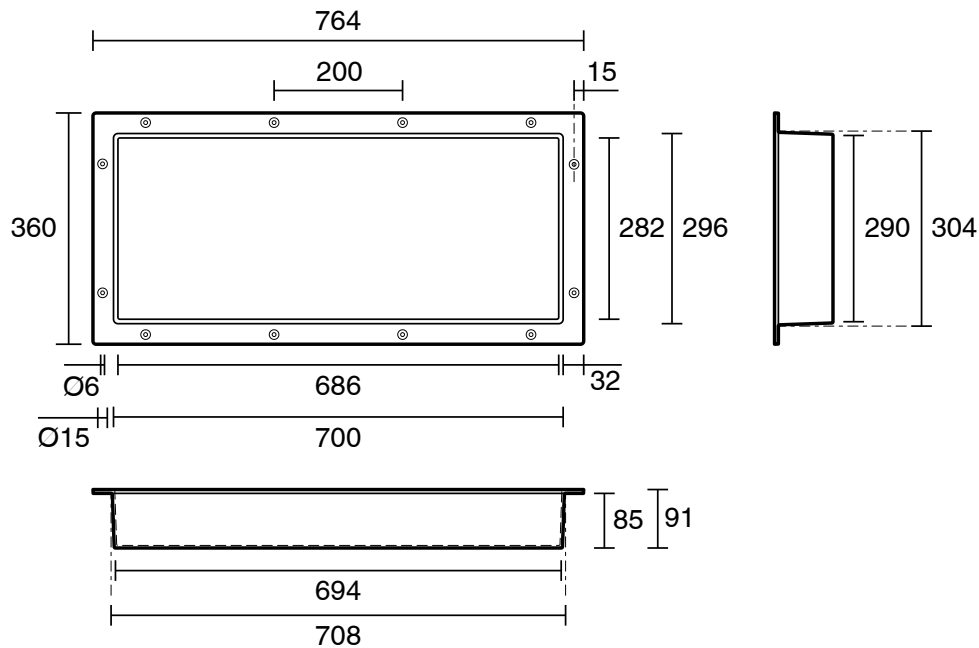

Posh Solus Niche 700mm x 300mm x 90mm

1703098

SPECIFICATIONS	
Recommended Use	Domestic, Hotel & Commercial
Material	SMC
Colour	White
Weight	3.5 kg
WARRANTY	
Warranty - Domestic Use	10 Years
Spare Parts & Labour	12 Months
<i>Please refer to Warranty Page for full Terms and Conditions</i>	