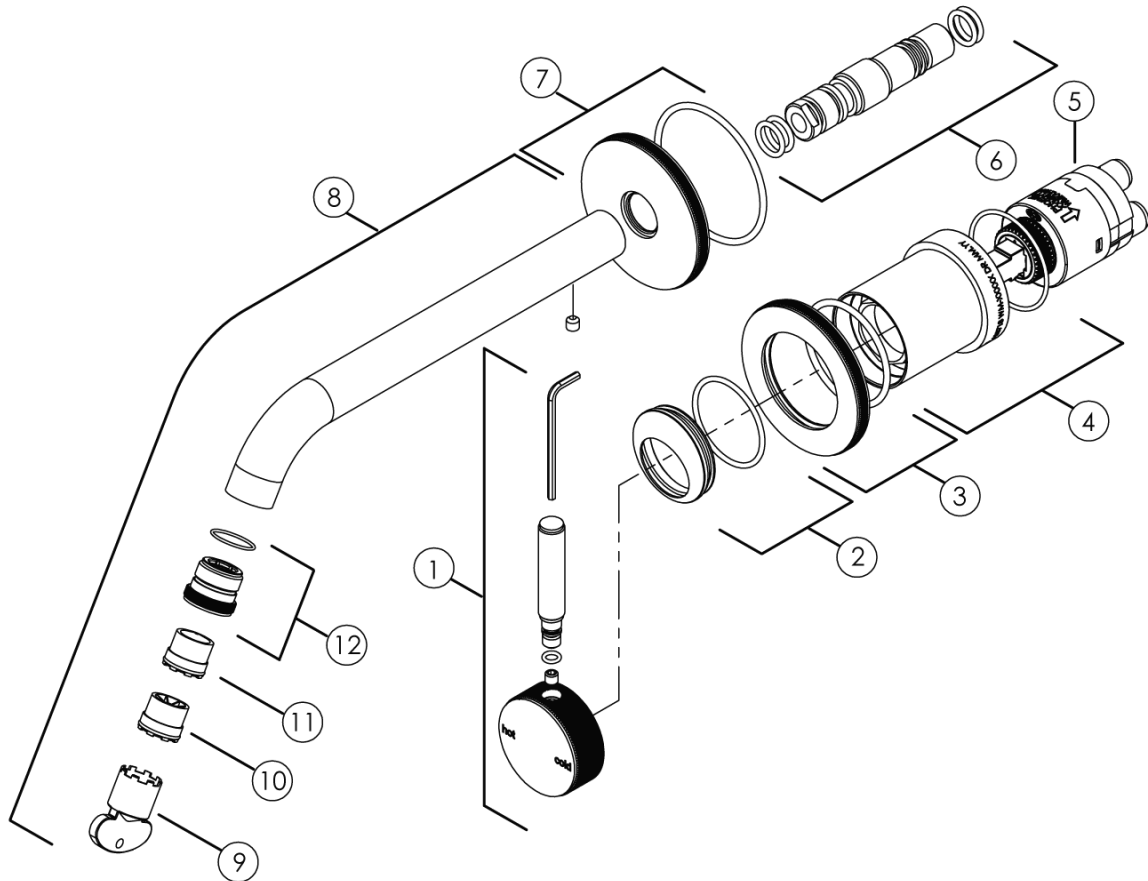

Milli Etch Wall Basin/Bath Mixer Tap Set Round Backplate Brushed Bronze (6 Star)
21755

No.	Description	Code
1.	Mill Etch Wall/Shower Mixer Handle	29765
2.	Mill Etch Wall/Shower Mixer Dome Assy	29977
3.	Mill Etch Wall/Shower Mixer Backplate Assy	29783
4.	Mill Etch Wall/Shower Mixer Sleeve Assy	30007
5.	SwitchMix Wall Cartridge UP	29755
6.	Mill Etch Wall Mixer Set Spigot SM Assy	30115
7.	Mill Etch Wall Mixer Set Outlet Backplate Assy	29819
8.	Milli Etch Basin/Bath Wall Set Outlet Assy	29892
9.	Neoperl Cache TT Aerator Key 16mm	09.9170.0
10.	CACHE TT FLOW STRAIGHTENER (SCREW IN)	01.5175.000
11.	Neoperl Cache TT 1.0 GPM	44.3258.010
12.	Milli Etch Basin/Bath Wall Retainer 19mm Assy	29886