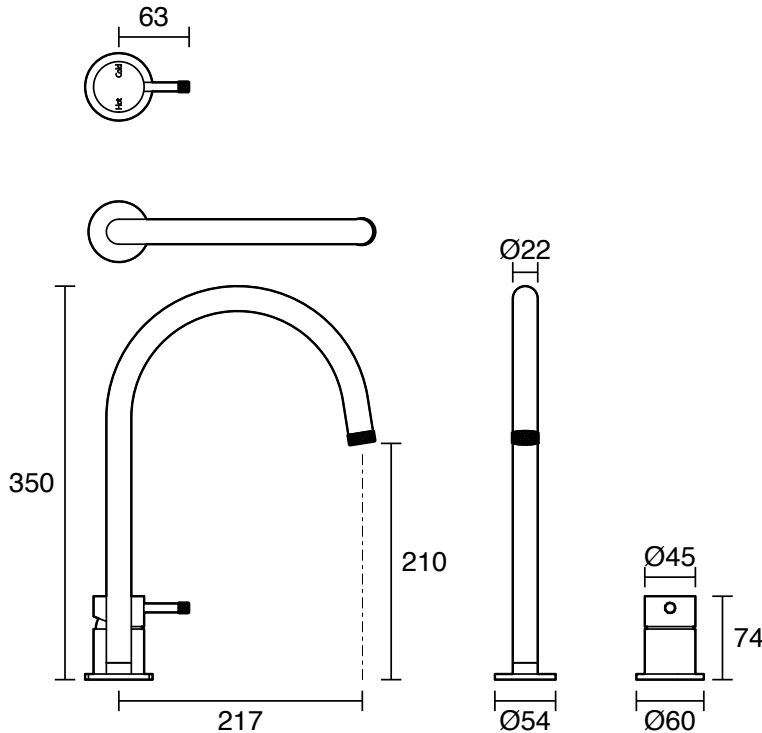

## Sussex Scala Nova Basin Sink Hob Mixer Set PVD Brushed Gunmetal (6 Star) Lead Free

43561

SPECIFICATIONS	
Recommended Use	Residential;Commercial
Colour Finish	Brushed Gunmetal
Primary Material	Lead Free Brass
Recommended Pressure Range	150 - 500 kPa as per AS3500
Max Continuous Working Temperature (deg C)	65
Min Continuous Working Temperature (deg C)	1
WARRANTY	
Residential Use (Years)	40
Commercial Use (Years)	10
<i>Please refer to Sussex Warranty page for full Terms and Conditions</i>	

Dimensions are nominal measurements only.