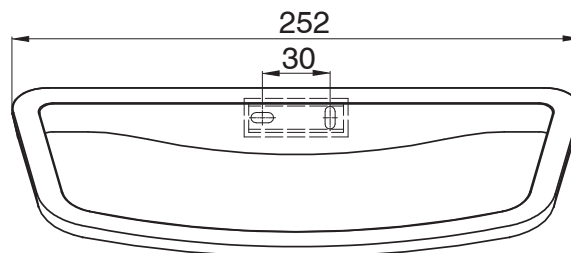

mizu

Mizu Silk Guest Towel Ring Matte Black

2263982

SPECIFICATIONS

Recommended Use	Domestic, Hotel & Commercial
Colour	Matte Black
Material	Zinc

WARRANTY

Replacement Only - Domestic Use 10 Years

Please refer to Warranty Page for full Terms and Conditions