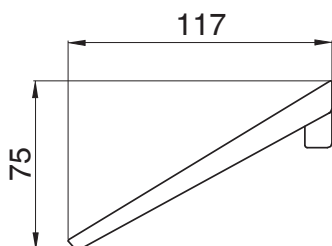

mizu

Mizu Silk Guest Towel Ring Matte Black

2263982

SPECIFICATIONS

Recommended Use	Domestic, Hotel & Commercial
Colour	Matte Black
Material	Zinc

WARRANTY

Replacement Only - Domestic Use 10 Years

Please refer to Warranty Page for full Terms and Conditions