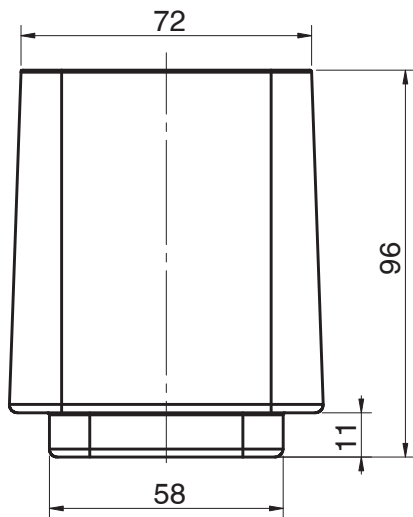

Dimensions are nominal measurements only.

CLEANING RECOMMENDATIONS:

We recommend the use of soapy water or approved cleaners. This product should not be cleaned with abrasive materials. Damage caused by any improper treatment is not covered by the product warranty. Refer to Warranty Conditions

Disclaimer: Products in this specification manual must by regulation be installed by licensed and registered trade people. The manufacturer/distributor reserves the right to vary specifications or delete models from their range without prior notification. Dimensions are nominal measurements only. Dimensions and set-outs listed are correct at time of publication however the manufacturer/distributor takes no responsibility for printing errors.

Published 07/07/2022

To see the complete Milli range go to www.reece.com.au