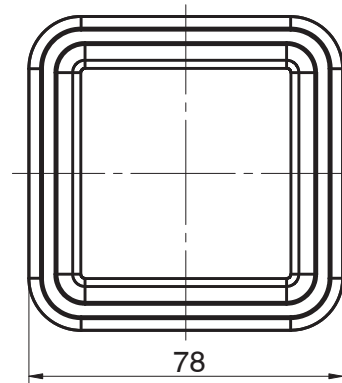

Dimensions are nominal measurements only.

CLEANING RECOMMENDATIONS:

We recommend the use of soapy water or approved cleaners. This product should not be cleaned with abrasive materials. Damage caused by any improper treatment is not covered by the product warranty. Refer to Warranty Conditions

Disclaimer: Products in this specification manual must by regulation be installed by licensed and registered trade people. The manufacturer/distributor reserves the right to vary specifications or delete models from their range without prior notification. Dimensions are nominal measurements only. Dimensions and set-outs listed are correct at time of publication however the manufacturer/distributor takes no responsibility for printing errors.

Published 07/07/2022

To see the complete Milli range go to www.reece.com.au