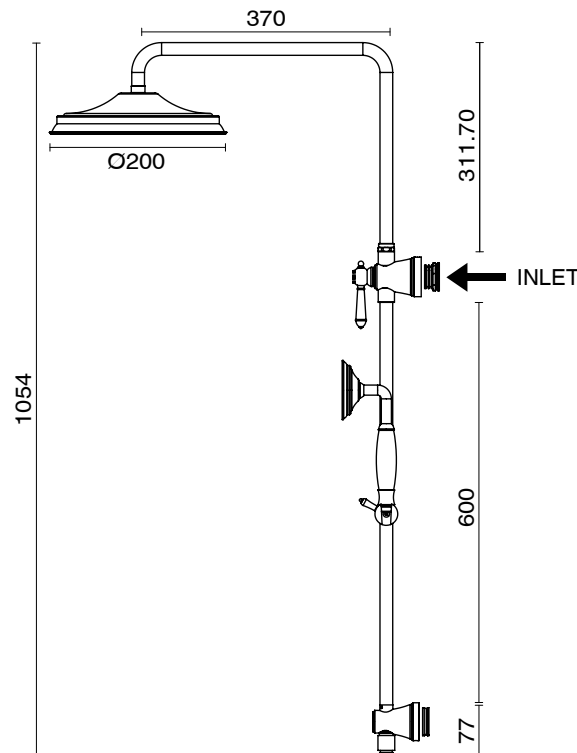

KADO

Kado Era Twin Rail Shower with Top Rail Water Inlet Lever Porcelain Handle Brushed Nickel (4 Star)

9512108

SPECIFICATIONS	
Recommended Use	Domestic, Hotel & Commercial
Colour	Brushed Nickel with Porcelain Handles
Finish	Brushed
Material	DR Brass
Recommended Pressure Range	150 - 500 kPa
Maximum Continuous Working Temperature	80 deg C
Suitable for Storage Tank Hot Water	Yes
Suitable for Continuous Flow Hot Water	Yes
Suitable for Gravity Feed Hot Water	No
WARRANTY	
Warranty - Domestic Use	10 Years
Spare Parts & Labour	12 Months
<i>Please refer to Warranty Page for full Terms and Conditions</i>	

Disclaimer: Products in this specification manual must by regulation be installed by licensed and registered trade people. The manufacturer/distributor reserves the right to vary specifications or delete models from their range without prior notification. Dimensions are nominal measurements only. Dimensions and set-outs listed are correct at time of publication however the manufacturer/distributor takes no responsibility for printing errors.