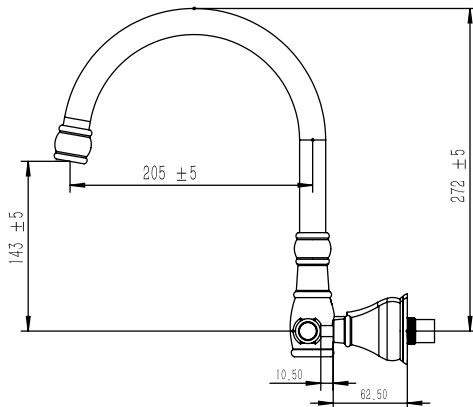

Milli Voir Gooseneck Wall Sink Set Lever Porcelain Handles Brushed Gold (4 Star)

2266244

SPECIFICATIONS

Recommended Use	Domestic, Hotel & Commercial
Colour	Brushed Gold
Body Material	DR Brass
Recommended Pressure Range	150 - 500 kPa
Maximum Continuous Working Temperature	80 deg C
Suitable for Storage Tank Hot Water	Yes
Suitable for Continuous Flow Hot Water	Yes
Suitable for Gravity Feed Hot Water	No

WARRANTY

Warranty - Domestic Use	15 Years
Spare Parts & Labour	12 Months

Please refer to Warranty Page for full Terms and Conditions

Dimensions are nominal measurements only.

CLEANING RECOMMENDATIONS:

We recommend the use of soapy water or approved cleaners. This product should not be cleaned with abrasive materials. Damage caused by any improper treatment is not covered by the product warranty. Refer to Warranty Conditions

Disclaimer: Products in this specification manual must by regulation be installed by licensed and registered trade people. The manufacturer/distributor reserves the right to vary specifications or delete models from their range without prior notification. Dimensions are nominal measurements only. Dimensions and set-outs listed are correct at time of publication however the manufacturer/distributor takes no responsibility for printing errors.

Published 19/03/2024

To see the complete Milli range go to www.reece.com.au