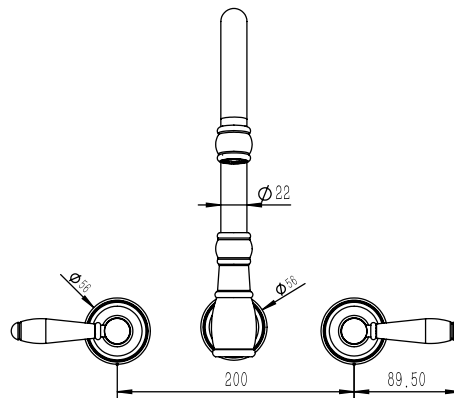

Milli Voir Gooseneck Wall Sink Set Lever Porcelain Handles Brushed Gold (4 Star)

2266244

SPECIFICATIONS

Recommended Use	Domestic, Hotel & Commercial
Colour	Brushed Gold
Body Material	DR Brass
Recommended Pressure Range	150 - 500 kPa
Maximum Continuous Working Temperature	80 deg C
Suitable for Storage Tank Hot Water	Yes
Suitable for Continuous Flow Hot Water	Yes
Suitable for Gravity Feed Hot Water	No

WARRANTY

Warranty - Domestic Use	15 Years
Spare Parts & Labour	12 Months

Please refer to Warranty Page for full Terms and Conditions

Dimensions are nominal measurements only.

CLEANING RECOMMENDATIONS:

We recommend the use of soapy water or approved cleaners. This product should not be cleaned with abrasive materials. Damage caused by any improper treatment is not covered by the product warranty. Refer to Warranty Conditions

Disclaimer: Products in this specification manual must by regulation be installed by licensed and registered trade people. The manufacturer/distributor reserves the right to vary specifications or delete models from their range without prior notification. Dimensions are nominal measurements only. Dimensions and set-outs listed are correct at time of publication however the manufacturer/distributor takes no responsibility for printing errors.

Published 19/03/2024

To see the complete Milli range go to www.reece.com.au