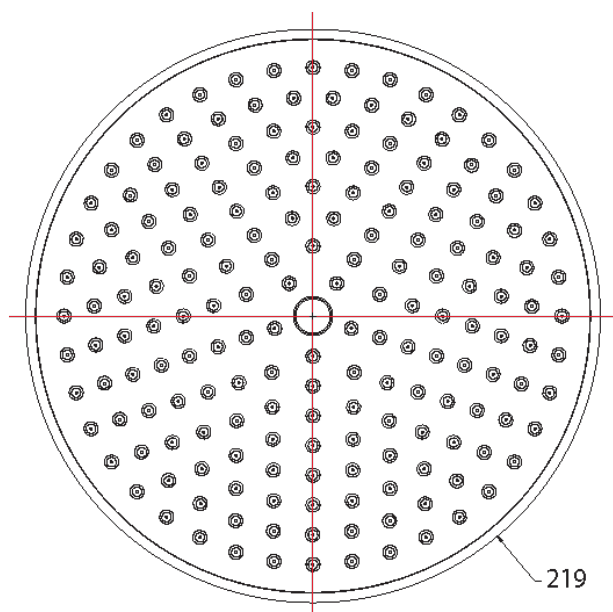

POSH

DOMAINE ROUND OVERHEAD SHOWER 220MM