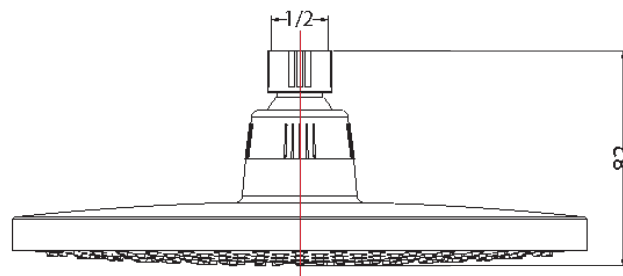

POSH

DOMAINE ROUND OVERHEAD SHOWER 220MM