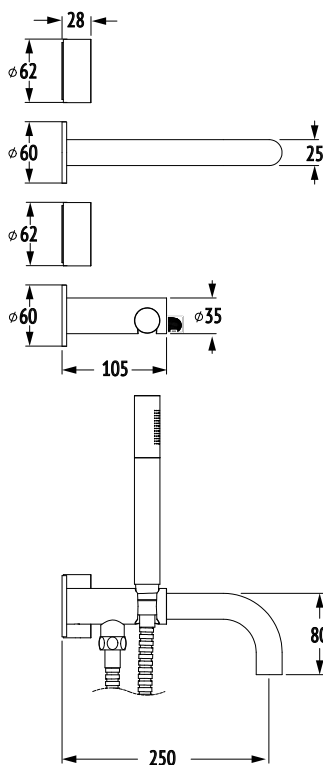

Milli Pure Progressive Bath Mixer System with Handshower 250mm and Diamond Textured Handle (3*)

SPECIFICATIONS	
Recommended Use	Domestic, Commercial, Hotel
Colour Variations	Chrome, Matte Black, Brushed Nickel, Brushed Gunmetal
Recommended Pressure Range	300 - 500Kpa
Max Continuous Working Pressure	500Kpa
Max Continuous Working Temperature	65 deg. C
Suitable for Storage Tank Hot Water	Yes
Suitable for Continuous Flow Hot Water	Yes
Suitable for Gravity Feed Hot Water	No
WARRANTY	
Warranty - Domestic Use	15 Years
Spare Parts	1 Year
Labour	1 Year

Please refer to Warranty Page for full Terms and Conditions

Dimensions are nominal measurements only.

Disclaimer: Products in this specification manual must by regulation be installed by licensed and registered trade people. The manufacturer/distributor reserves the right to vary specifications or delete models from their range without prior notification. Dimensions are nominal measurements only. Dimensions and set-outs listed are correct at time of publication however the manufacturer/distributor takes no responsibility for printing errors.