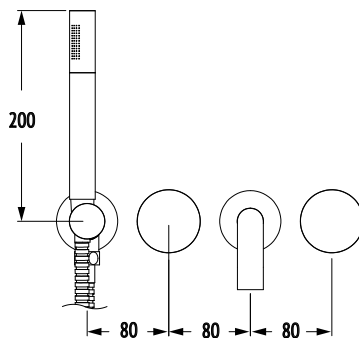

Milli Pure Progressive Bath Mixer System with Handshower 250mm and Diamond Textured Handle (3*)

SPECIFICATIONS	
Recommended Use	Domestic, Commercial, Hotel
Colour Variations	Chrome, Matte Black, Brushed Nickel, Brushed Gunmetal
Recommended Pressure Range	300 - 500Kpa
Max Continuous Working Pressure	500Kpa
Max Continuous Working Temperature	65 deg. C
Suitable for Storage Tank Hot Water	Yes
Suitable for Continuous Flow Hot Water	Yes
Suitable for Gravity Feed Hot Water	No
WARRANTY	
Warranty - Domestic Use	15 Years
Spare Parts	1 Year
Labour	1 Year

Please refer to Warranty Page for full Terms and Conditions

Dimensions are nominal measurements only.

Disclaimer: Products in this specification manual must by regulation be installed by licensed and registered trade people. The manufacturer/distributor reserves the right to vary specifications or delete models from their range without prior notification. Dimensions are nominal measurements only. Dimensions and set-outs listed are correct at time of publication however the manufacturer/distributor takes no responsibility for printing errors.