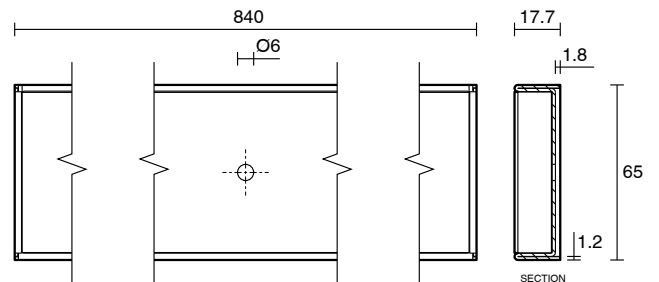

## Posh Solus Tile Over Shower Tray with 1140mm Long Rear Stainless Steel Tile Insert Channel Suits Tiles 9mm and up (For 3 Wall / Alcove Install) 900mm x 900mm

9512242

### SPECIFICATIONS

|                        |                              |
|------------------------|------------------------------|
| Recommended Use        | Domestic, Hotel & Commercial |
| Shower Base Colour     | Grey                         |
| Shower Base Material   | SMC                          |
| Shower Grate Material  | Stainless Steel (316 Grade)  |
| Waste Position         | Centre Rear                  |
| Shower Base Waste Size | 50 mm                        |
| Weight of Shower Base  | 20 kg                        |
| Usage                  | Alcove Install               |

Dimensions are nominal measurements only.