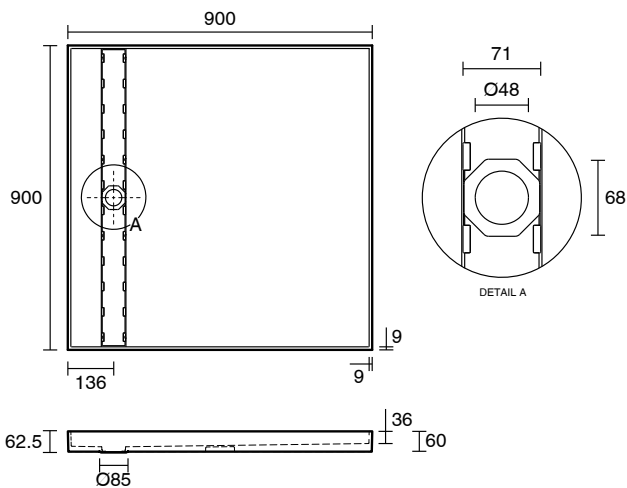

## Posh Solus Tile Over Shower Tray with 1140mm Long Rear Stainless Steel Tile Insert Channel Suits Tiles 9mm and up (For 3 Wall / Alcove Install) 900mm x 900mm

9512242

### SPECIFICATIONS

|                        |                              |
|------------------------|------------------------------|
| Recommended Use        | Domestic, Hotel & Commercial |
| Shower Base Colour     | Grey                         |
| Shower Base Material   | SMC                          |
| Shower Grate Material  | Stainless Steel (316 Grade)  |
| Waste Position         | Centre Rear                  |
| Shower Base Waste Size | 50 mm                        |
| Weight of Shower Base  | 20 kg                        |
| Usage                  | Alcove Install               |

Dimensions are nominal measurements only.