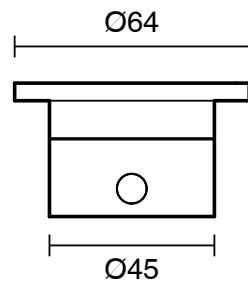

SUSSEX

Sussex Scala Diverter Only Matte Black

2263428

SPECIFICATIONS

Recommended Use	Residential;Commercial
Colour Finish	Matte Black
Primary Material	Brass
Recommended Pressure Range	150 - 500 kPa as per AS3500
Max Continuous Working Temperature (deg C)	65
Min Continuous Working Temperature (deg C)	1

WARRANTY

Residential Use (Years)	40
Commercial Use (Years)	10

Please refer to Sussex Warranty page for full Terms and Conditions

Dimensions are nominal measurements only.

CLEANING RECOMMENDATIONS:

We recommend the use of soapy water or approved cleaners. This product should not be cleaned with abrasive materials. Damage caused by any improper treatment is not covered by the product warranty. Refer to Warranty Conditions

Disclaimer: Products in this specification manual must by regulation be installed by licensed and registered trade people. The manufacturer/distributor reserves the right to vary specifications or delete models from their range without prior notification. Dimensions are nominal measurements only. Dimensions and set-outs listed are correct at time of publication however the manufacturer/distributor takes no responsibility for printing errors.

Published 01/04/2026

To see the complete Sussex range go to www.reece.com.au