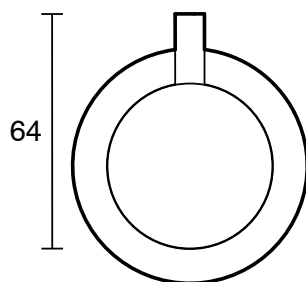

SUSSEX

Sussex Scala Diverter Only Matte Black

2263428

SPECIFICATIONS

Recommended Use	Residential;Commercial
Colour Finish	Matte Black
Primary Material	Brass
Recommended Pressure Range	150 - 500 kPa as per AS3500
Max Continuous Working Temperature (deg C)	65
Min Continuous Working Temperature (deg C)	1

WARRANTY

Residential Use (Years)	40
Commercial Use (Years)	10

Please refer to Sussex Warranty page for full Terms and Conditions

Dimensions are nominal measurements only.

CLEANING RECOMMENDATIONS:

We recommend the use of soapy water or approved cleaners. This product should not be cleaned with abrasive materials. Damage caused by any improper treatment is not covered by the product warranty. Refer to Warranty Conditions

Disclaimer: Products in this specification manual must by regulation be installed by licensed and registered trade people. The manufacturer/distributor reserves the right to vary specifications or delete models from their range without prior notification. Dimensions are nominal measurements only. Dimensions and set-outs listed are correct at time of publication however the manufacturer/distributor takes no responsibility for printing errors.

Published 01/04/2026

To see the complete Sussex range go to www.reece.com.au