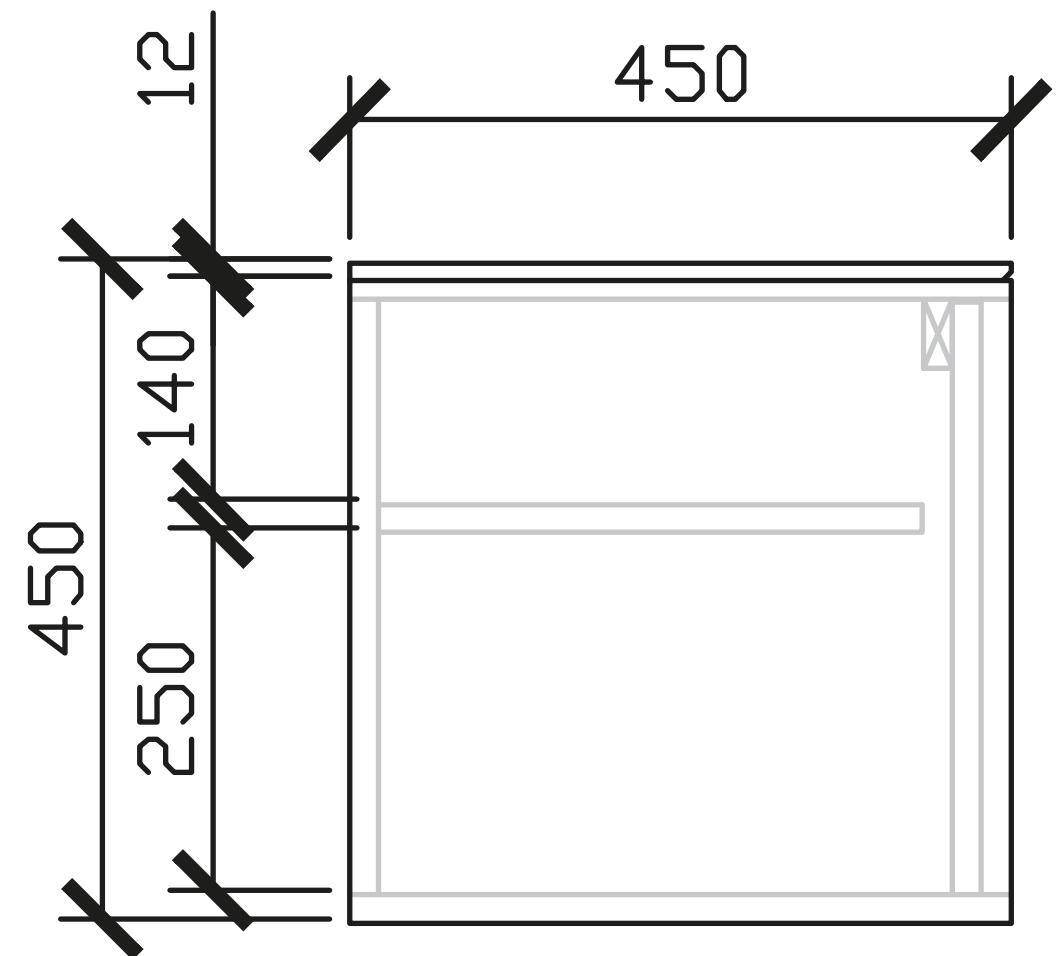

1000W x 450D x 450H

INTERNAL VIEW for all size

SIDE VIEW for all sizes