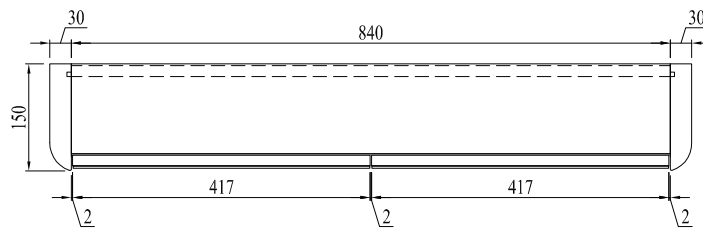

Posh Solus Mirror Cabinet 2 Door 900mm

SPECIFICATIONS

Recommended Use	Domestic, Hotel & Commercial
Cabinet Material	MDF
Mirror Material	3mm Glass
Colour	White
Fixing	Fixed to wall or inset into wall cavity
Door Features	Soft Close Doors

WARRANTY

Warranty - Domestic Use	7 Years
Parts & Labour	12 Months

Please refer to Warranty Page for full Terms and Conditions

Dimensions are nominal measurements only.

Disclaimer: Products in this specification manual must be installed by licensed and registered trade people. The manufacturer/distributor reserves the right to vary specifications or delete models from their range without prior notification. Dimensions are nominal measurements only. Dimensions and set-outs listed are correct at time of publication however the manufacturer/distributor takes no responsibility for printing errors.

Published 19/06/2019