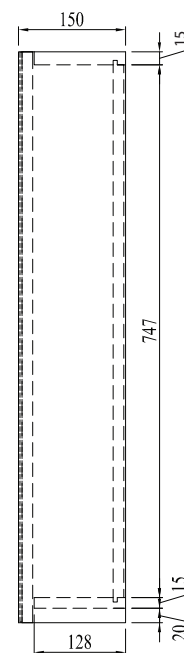

Posh Solus Mirror Cabinet 2 Door 900mm

SPECIFICATIONS

Recommended Use	Domestic, Hotel & Commercial
Cabinet Material	MDF
Mirror Material	3mm Glass
Colour	White
Fixing	Fixed to wall or inset into wall cavity
Door Features	Soft Close Doors

WARRANTY

Warranty - Domestic Use	7 Years
Parts & Labour	12 Months

Please refer to Warranty Page for full Terms and Conditions

Dimensions are nominal measurements only.

Disclaimer: Products in this specification manual must be installed by licensed and registered trade people. The manufacturer/distributor reserves the right to vary specifications or delete models from their range without prior notification. Dimensions are nominal measurements only. Dimensions and set-outs listed are correct at time of publication however the manufacturer/distributor takes no responsibility for printing errors.