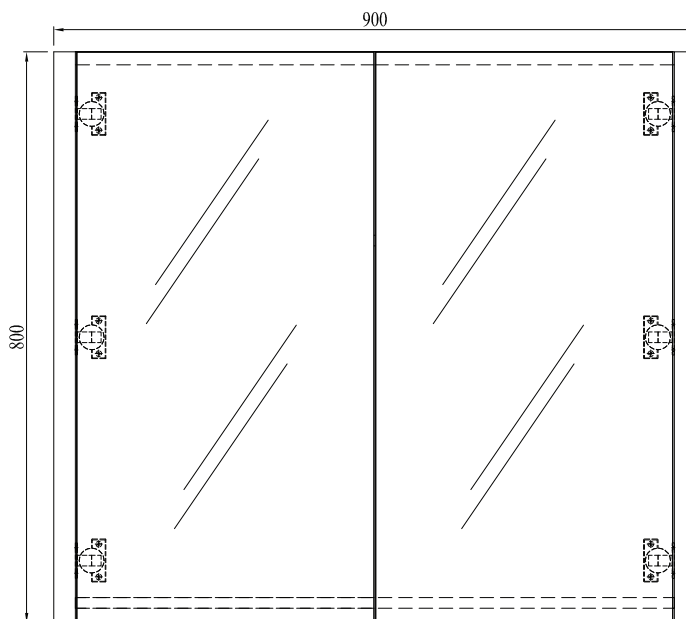

Posh Solus Mirror Cabinet 2 Door 900mm

SPECIFICATIONS

Recommended Use	Domestic, Hotel & Commercial
Cabinet Material	MDF
Mirror Material	3mm Glass
Colour	White
Fixing	Fixed to wall or inset into wall cavity
Door Features	Soft Close Doors

WARRANTY

Warranty - Domestic Use	7 Years
Parts & Labour	12 Months

Please refer to Warranty Page for full Terms and Conditions

Dimensions are nominal measurements only.

Disclaimer: Products in this specification manual must be installed by licensed and registered trade people. The manufacturer/distributor reserves the right to vary specifications or delete models from their range without prior notification. Dimensions are nominal measurements only. Dimensions and set-outs listed are correct at time of publication however the manufacturer/distributor takes no responsibility for printing errors.

Published 19/06/2019