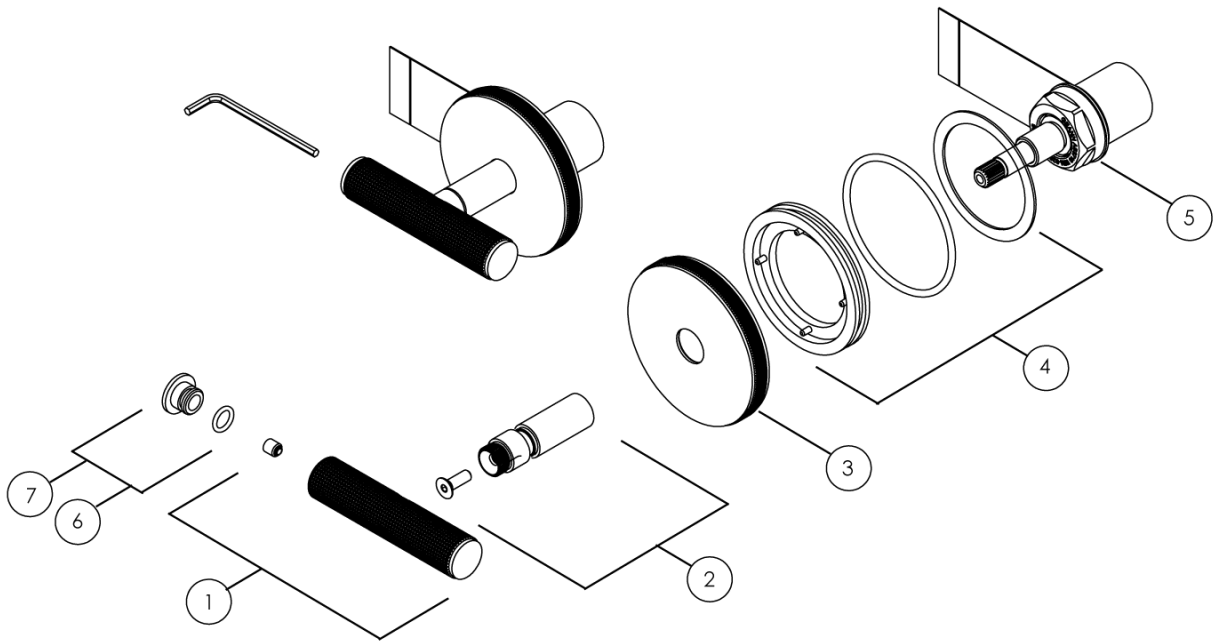

Milli Etch Wall Top Assemblies Brushed Bronze

21833

No.	Description	Code
1	Milli Etch Lever Handle Assy	30013
2	Milli Etch Wall Tap Spline & Sleeve Assy	30094
3	Milli Etch Wall Tap Dress Plate Assy	29813
4	Milli Etch Tapware Dress Plate Retainer	30043
5	Milli Etch 1/2 Turn Wall SBA 72mm	30088
6	Milli Etch Lever Handle Button HOT Assy	30025
7	Milli Etch Lever Handle Button COLD Assy	30019