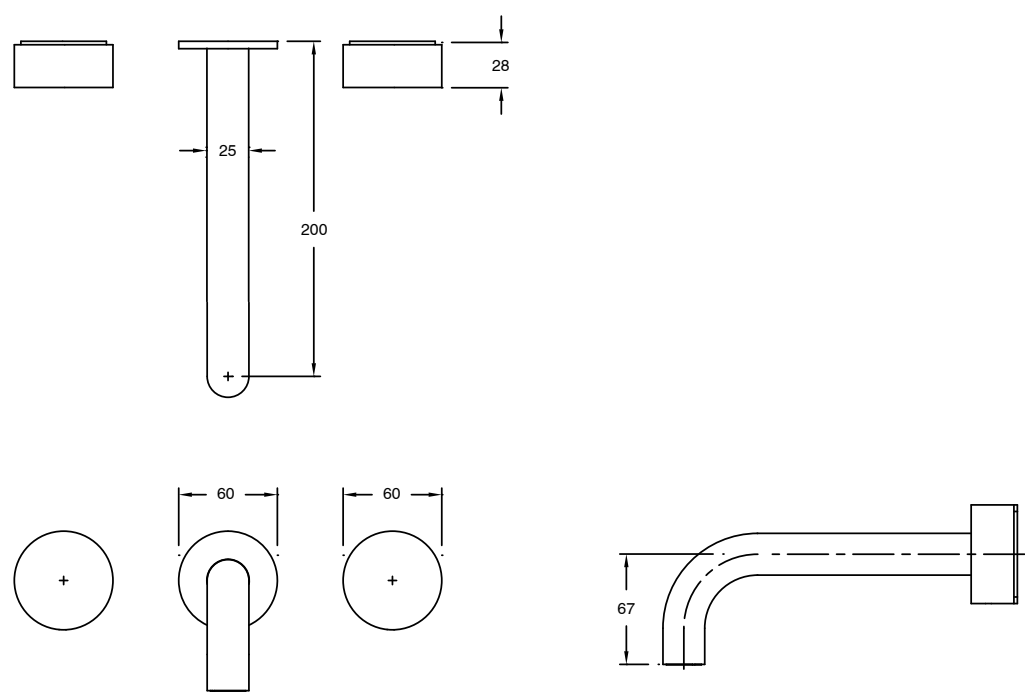

SUSSEX

Sussex Pure Bath Set 200mm Satin Chrome

2299295

SPECIFICATIONS

Recommended Use	Residential;Commercial
Colour Finish	Satin Chrome
Primary Material	DR Brass
Recommended Pressure Range	150 - 500 kPa as per AS3500
Max Continuous Working Temperature (deg C)	65
Min Continuous Working Temperature (deg C)	1

WARRANTY

Residential Use (Years)	40
Commercial Use (Years)	10

Please refer to Sussex Warranty page for full Terms and Conditions

Dimensions are nominal measurements only.

CLEANING RECOMMENDATIONS:

We recommend the use of soapy water or approved cleaners. This product should not be cleaned with abrasive materials. Damage caused by any improper treatment is not covered by the product warranty. Refer to Warranty Conditions

Disclaimer: Products in this specification manual must by regulation be installed by licensed and registered trade people. The manufacturer/distributor reserves the right to vary specifications or delete models from their range without prior notification. Dimensions are nominal measurements only. Dimensions and set-outs listed are correct at time of publication however the manufacturer/distributor takes no responsibility for printing errors.

Published 30/03/2026

To see the complete Sussex range go to www.reece.com.au