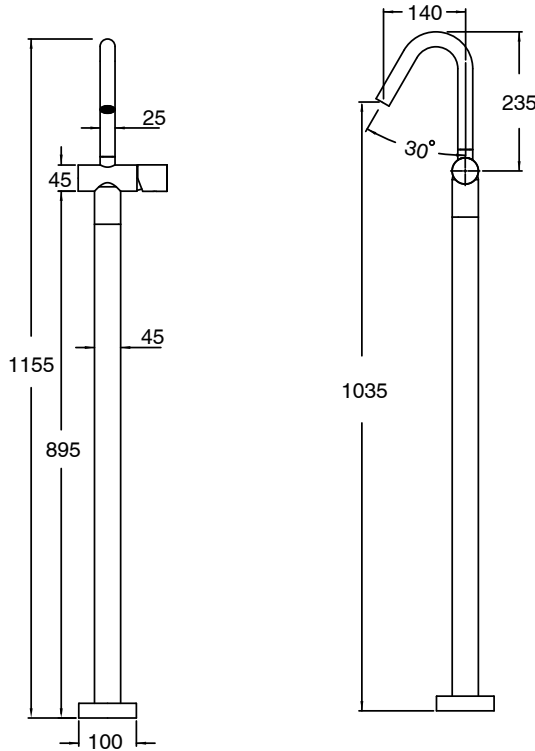

Milli Pure Floor Mounted Basin Mixer Tap Trimset PVD Matte Black (5 Star)

9511425

SPECIFICATIONS

Recommended Use	Domestic;Hotel;Commercial
Colour Finish	Matte Black
Primary Material	DR Brass
Recommended Pressure Range	150 - 500 kPa as per AS3500
Max Continuous Working Temperature (deg C)	65
Min Continuous Working Temperature (deg C)	5
Hot Water Unit Suitability	Storage Tank;Continuous Flow

WARRANTY

Warranty - Domestic Use (Years)	15
Spare Parts & Labour (Years)	1

Please refer to Warranty Page for full Terms and Conditions

Dimensions are nominal measurements only.

CLEANING RECOMMENDATIONS:

We recommend the use of soapy water or approved cleaners. This product should not be cleaned with abrasive materials. Damage caused by any improper treatment is not covered by the product warranty. Refer to Warranty Conditions

Disclaimer: Products in this specification manual must by regulation be installed by licensed and registered trade people. The manufacturer/distributor reserves the right to vary specifications or delete models from their range without prior notification. Dimensions are nominal measurements only. Dimensions and set-outs listed are correct at time of publication however the manufacturer/distributor takes no responsibility for printing errors.

Published 18/03/2025

To see the complete Milli range go to www.reece.com.au