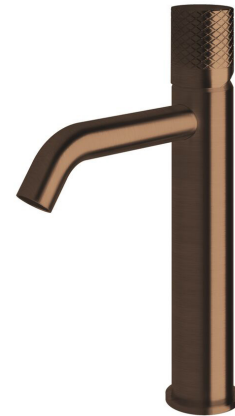

Milli Pure Medium Height Basin Mixer Tap Curved Spout with Diamond Textured Handle PVD Brushed Bronze (5 Star)
9511071

SPECIFICATIONS	
Recommended Use	Domestic;Hotel;Commercial
Colour Finish	Brushed Bronze
Primary Material	DR Brass
Recommended Pressure Range	150 - 500 kPa as per AS3500
Max Continuous Working Temperature (deg C)	65
Min Continuous Working Temperature (deg C)	5
Hot Water Unit Suitability	Storage Tank;Continuous Flow
WARRANTY	
Warranty - Domestic Use (Years)	15
Spare Parts & Labour (Years)	1
<i>Please refer to Warranty Page for full Terms and Conditions</i>	