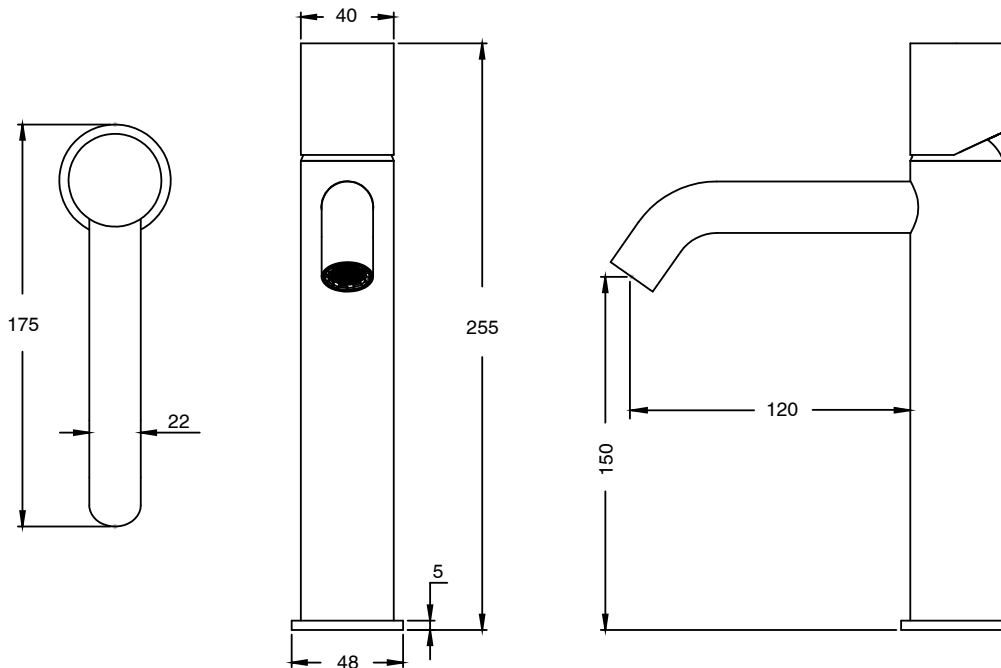

Milli Pure Medium Height Basin Mixer Tap Curved Spout with Diamond Textured Handle PVD Brushed Bronze (5 Star)
9511071

SPECIFICATIONS	
Recommended Use	Domestic;Hotel;Commercial
Colour Finish	Brushed Bronze
Primary Material	DR Brass
Recommended Pressure Range	150 - 500 kPa as per AS3500
Max Continuous Working Temperature (deg C)	65
Min Continuous Working Temperature (deg C)	5
Hot Water Unit Suitability	Storage Tank;Continuous Flow
WARRANTY	
Warranty - Domestic Use (Years)	15
Spare Parts & Labour (Years)	1
<i>Please refer to Warranty Page for full Terms and Conditions</i>	

Disclaimer: Products in this specification manual must by regulation be installed by licensed and registered trade people. The manufacturer/distributor reserves the right to vary specifications or delete models from their range without prior notification. Dimensions are nominal measurements only. Dimensions and set-outs listed are correct at time of publication however the manufacturer/distributor takes no responsibility for printing errors.