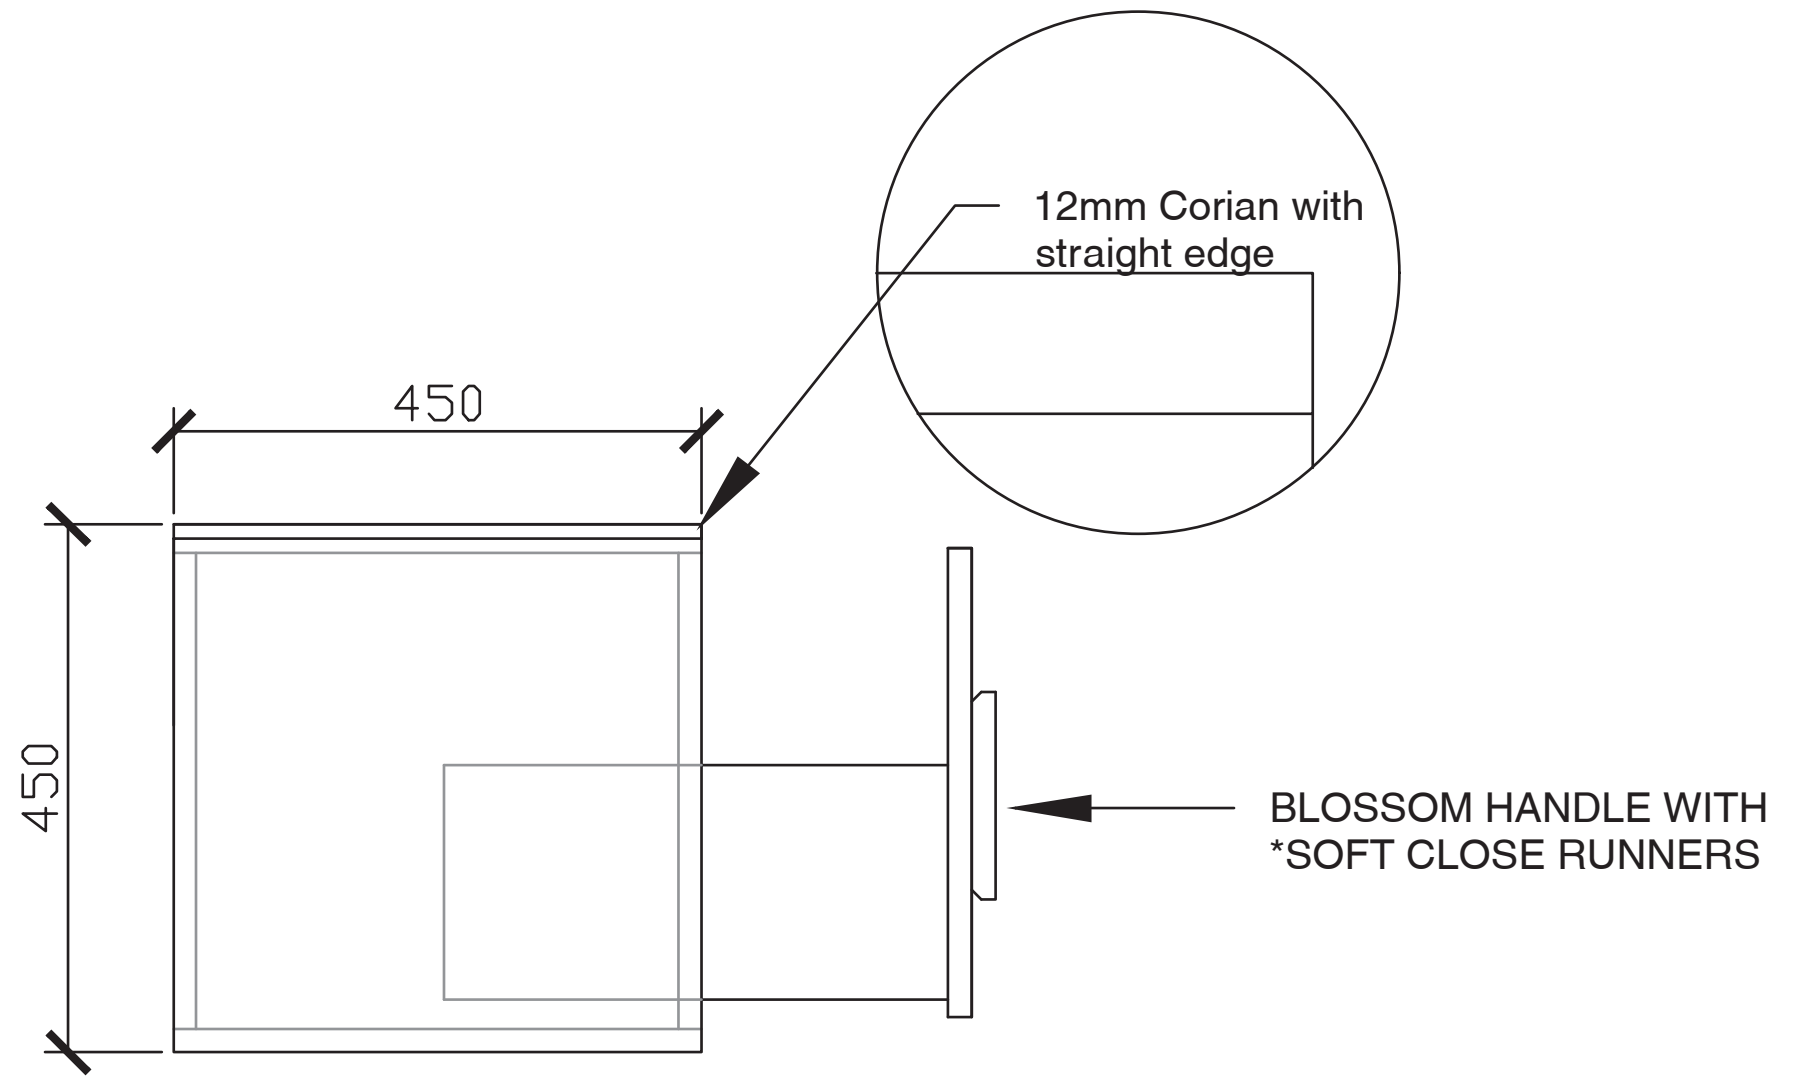

600W x 450D x 450H

\*\*FULL DRAWER FRONT

SIDE VIEW for 500 & 600