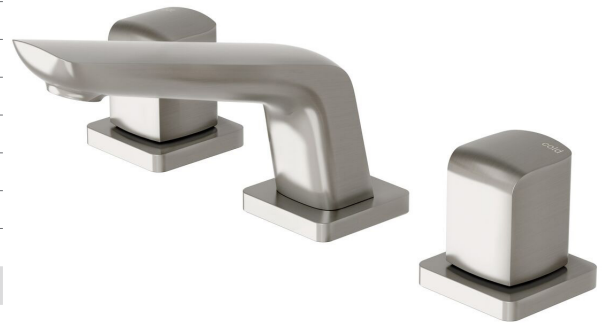

Milli

Milli Glance Basin Set Brushed Nickel (4 Star)

2285928

SPECIFICATIONS

Recommended Use	Domestic, Hotel & Commercial
Colour	Brushed Nickel
Finish	Brushed
Material	DR Brass
Recommended Pressure Range	150 - 500 kPa
Maximum Continuous Working Temperature	75 deg C
Suitable for Storage Tank Hot Water	Yes
Suitable for Continuous Flow Hot Water	Yes
Suitable for Gravity Feed Hot Water	No

WARRANTY

Warranty - Domestic Use	15 Years
Spare Parts & Labour	12 Months

Please refer to Warranty Page for full Terms and Conditions