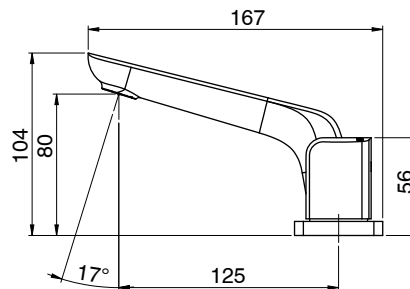

Milli

Milli Glance Basin Set Brushed Nickel (4 Star)

2285928

SPECIFICATIONS

Recommended Use	Domestic, Hotel & Commercial
Colour	Brushed Nickel
Finish	Brushed
Material	DR Brass
Recommended Pressure Range	150 - 500 kPa
Maximum Continuous Working Temperature	75 deg C
Suitable for Storage Tank Hot Water	Yes
Suitable for Continuous Flow Hot Water	Yes
Suitable for Gravity Feed Hot Water	No

WARRANTY

Warranty - Domestic Use	15 Years
Spare Parts & Labour	12 Months

Please refer to Warranty Page for full Terms and Conditions