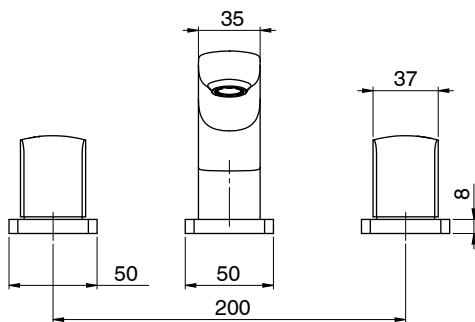

Milli

Milli Glance Basin Set Brushed Nickel (4 Star)

2285928

SPECIFICATIONS

Recommended Use	Domestic, Hotel & Commercial
Colour	Brushed Nickel
Finish	Brushed
Material	DR Brass
Recommended Pressure Range	150 - 500 kPa
Maximum Continuous Working Temperature	75 deg C
Suitable for Storage Tank Hot Water	Yes
Suitable for Continuous Flow Hot Water	Yes
Suitable for Gravity Feed Hot Water	No

WARRANTY

Warranty - Domestic Use	15 Years
Spare Parts & Labour	12 Months

Please refer to Warranty Page for full Terms and Conditions