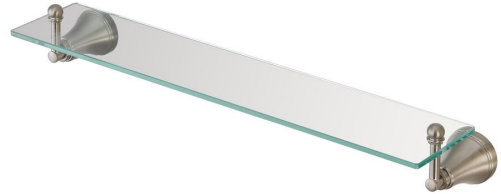

KADO

Kado Era Shower Shelf Brushed Nickel

9512117

SPECIFICATIONS

Recommended Use	Domestic, Hotel & Commercial
Colour	Brushed Nickel
Material	Zinc/Steel

WARRANTY

Replacement Only - Domestic Use 10 Years

Please refer to Warranty Page for full Terms and Conditions

Dimensions are nominal measurements only.

CLEANING RECOMMENDATIONS:

We recommend the use of soapy water or approved cleaners. This product should not be cleaned with abrasive materials. Damage caused by any improper treatment is not covered by the product warranty. Refer to Warranty Conditions

Disclaimer: Products in this specification manual must by regulation be installed by licensed and registered trade people. The manufacturer/distributor reserves the right to vary specifications or delete models from their range without prior notification. Dimensions are nominal measurements only. Dimensions and set-outs listed are correct at time of publication however the manufacturer/distributor takes no responsibility for printing errors.

Published 21/07/2022

To see the complete Kado range go to www.reece.com.au