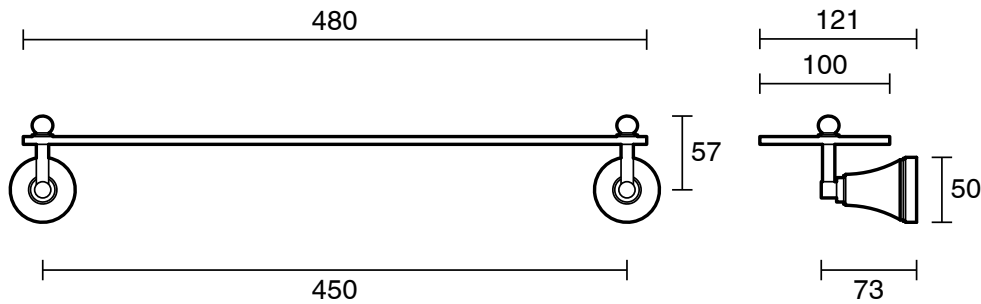

KADO

Kado Era Shower Shelf Brushed Nickel

9512117

SPECIFICATIONS

Recommended Use	Domestic, Hotel & Commercial
Colour	Brushed Nickel
Material	Zinc/Steel

WARRANTY

Replacement Only - Domestic Use 10 Years

Please refer to Warranty Page for full Terms and Conditions

Dimensions are nominal measurements only.

CLEANING RECOMMENDATIONS:

We recommend the use of soapy water or approved cleaners. This product should not be cleaned with abrasive materials. Damage caused by any improper treatment is not covered by the product warranty. Refer to Warranty Conditions

Disclaimer: Products in this specification manual must by regulation be installed by licensed and registered trade people. The manufacturer/distributor reserves the right to vary specifications or delete models from their range without prior notification. Dimensions are nominal measurements only. Dimensions and set-outs listed are correct at time of publication however the manufacturer/distributor takes no responsibility for printing errors.

Published 21/07/2022

To see the complete Kado range go to www.reece.com.au