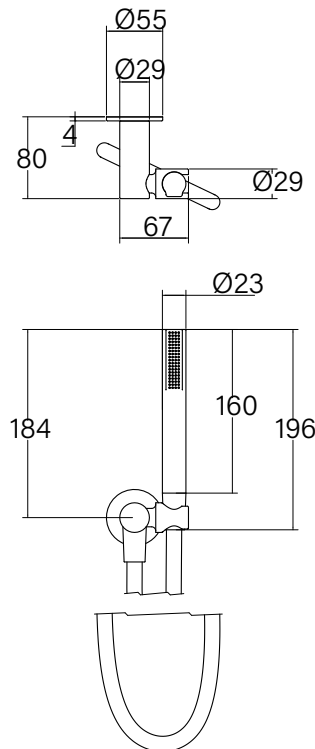

Faucet Strommen Vara Handshower on Bracket Discovery Bronze (3 Star)

40468

SPECIFICATIONS	
Recommended Use	Domestic; Commercial; Hotel
Colour Finish	Discovery Bronze
Primary Material	Brass
Recommended Pressure Range	300 - 500 kPa
Max Continuous Working Temperature (deg C)	65
Min Continuous Working Temperature (deg C)	5
Hot Water Unit Suitability	Storage Tank, Continuous Flow
WARRANTY	
Warranty - Domestic Use (Years)	40
Spare Parts & Labour (Years)	10
<i>Please refer to Warranty Page for full Terms and Conditions</i>	

Disclaimer: Products in this specification manual must by regulation be installed by licensed and registered trade people. The manufacturer/distributor reserves the right to vary specifications or delete models from their range without prior notification. Dimensions are nominal measurements only. Dimensions and set-outs listed are correct at time of publication however the manufacturer/distributor takes no responsibility for printing errors.