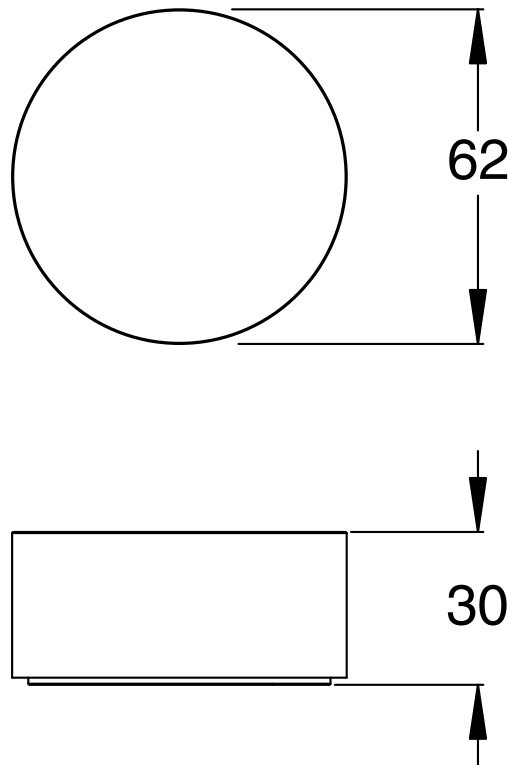

SUSSEX

Sussex Pure Progressive Top Mount Hob Mixer Tap with Cirque Textured Handle
PVD Brushed Gunmetal
9511809

SPECIFICATIONS

Recommended Use	Residential;Commercial
Colour Finish	Brushed Smoke Gunmetal
Primary Material	DR Brass
Recommended Pressure Range	150 - 500 kPa as per AS3500
Max Continuous Working Temperature (deg C)	65
Min Continuous Working Temperature (deg C)	1

WARRANTY

Residential Use (Years)	40
Commercial Use (Years)	10

Please refer to Sussex Warranty page for full Terms and Conditions

Dimensions are nominal measurements only.

CLEANING RECOMMENDATIONS:

We recommend the use of soapy water or approved cleaners. This product should not be cleaned with abrasive materials. Damage caused by any improper treatment is not covered by the product warranty. Refer to Warranty Conditions

Disclaimer: Products in this specification manual must by regulation be installed by licensed and registered trade people. The manufacturer/distributor reserves the right to vary specifications or delete models from their range without prior notification. Dimensions are nominal measurements only. Dimensions and set-outs listed are correct at time of publication however the manufacturer/distributor takes no responsibility for printing errors.

Published 01/04/2026

To see the complete Sussex range go to www.reece.com.au